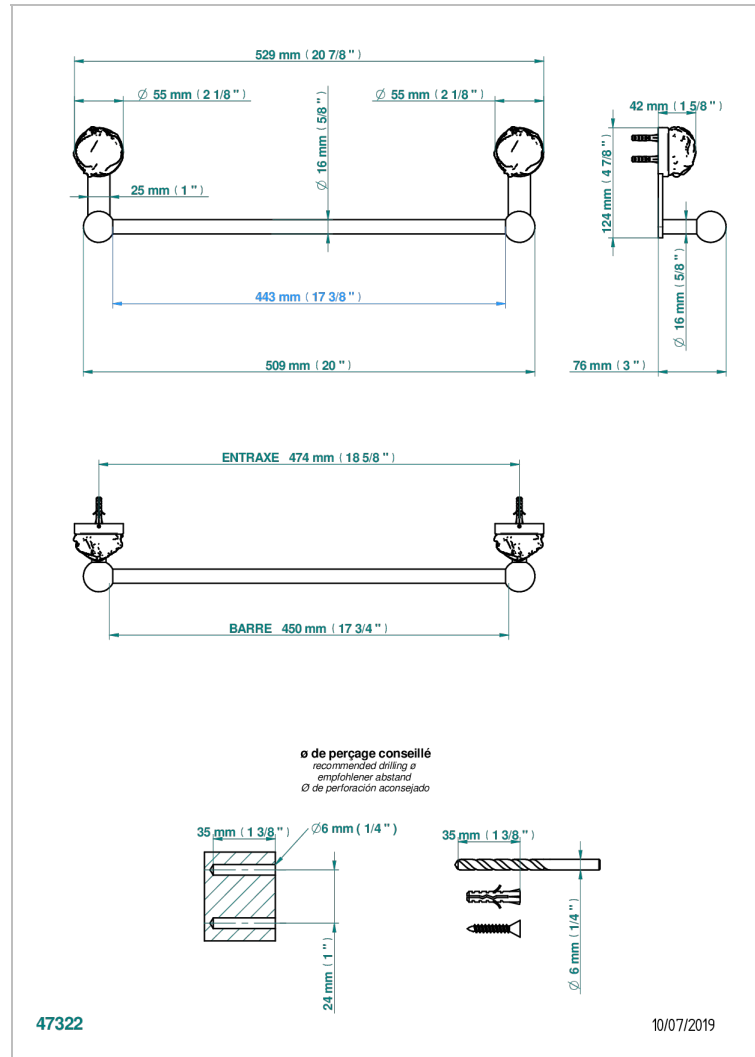

SUN DRAGON

U5D-514/45

Single towel rail, fixed rail, length: 450 mm

THG[®]
PARIS

CARACTERÍSTICAS

- Sun Dragon
- Single towel rail, fixed rail, length: 450 mm

ACABADOS DISPONIBLES

Bronce claro - D01
Cerámica negra mate - D30
Cobre viejo mate - H07
Cromo - A02
Cromo / dorado - G02
Cromo mate - C02