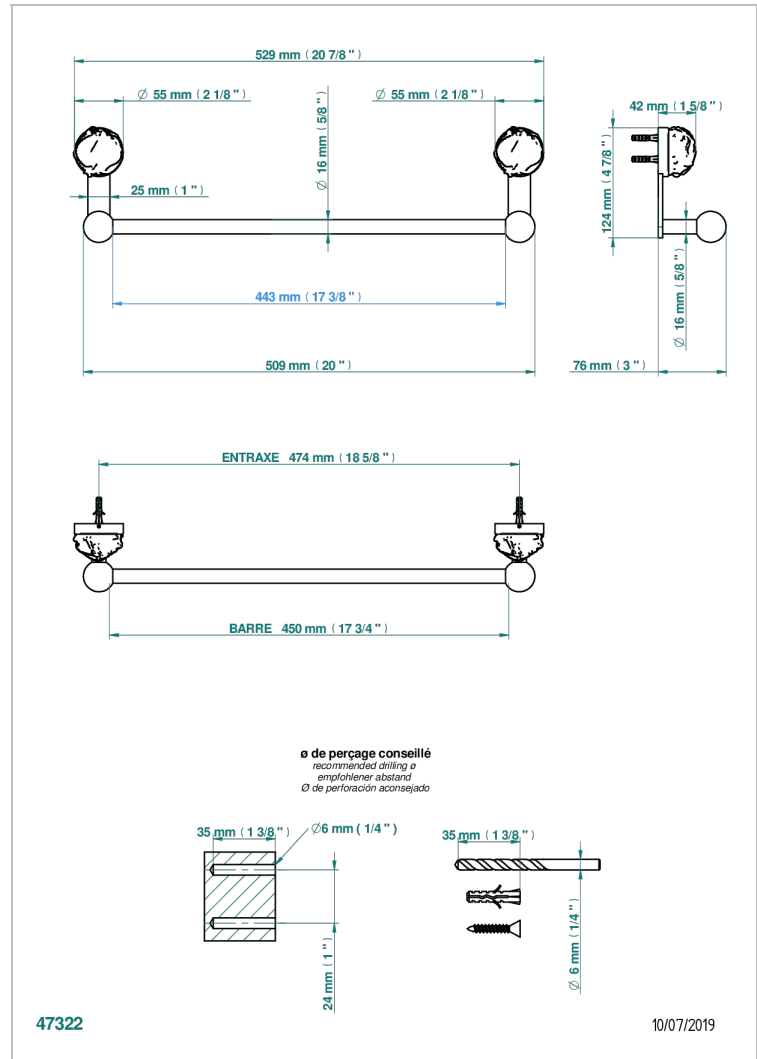

SUN DRAGON

U5D-514/45

Towel bar, 18" long

CHARACTERISTIC

- Sun Dragon
- Towel bar, 18" long

AVAILABLE FINITIONS

Black ceram - D30
Blush PVD - H62
Brass color PVD - H49
Brown bronze color PVD - F33
Chrome polished - A02
Chrome polished / gold polished - G02