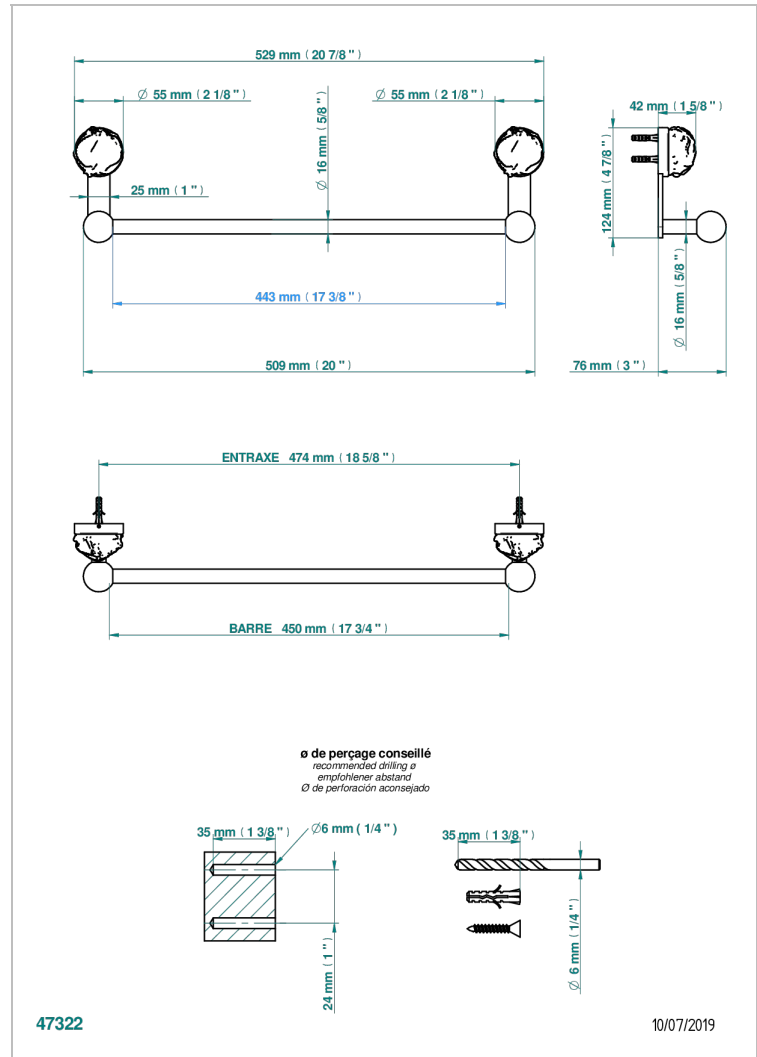

SUN DRAGON

U5D-514/45

Single towel rail, fixed rail, length: 450 mm

THG[®]
PARIS

CARACTERÍSTICAS

- Sun Dragon
- Single towel rail, fixed rail, length: 450 mm

ACABADOS DISPONIBLES

Bronce claro - D01
Cerámica negra mate - D30
Cobre viejo mate - H07
Cromo - A02
Cromo / dorado - G02
Cromo mate - C02