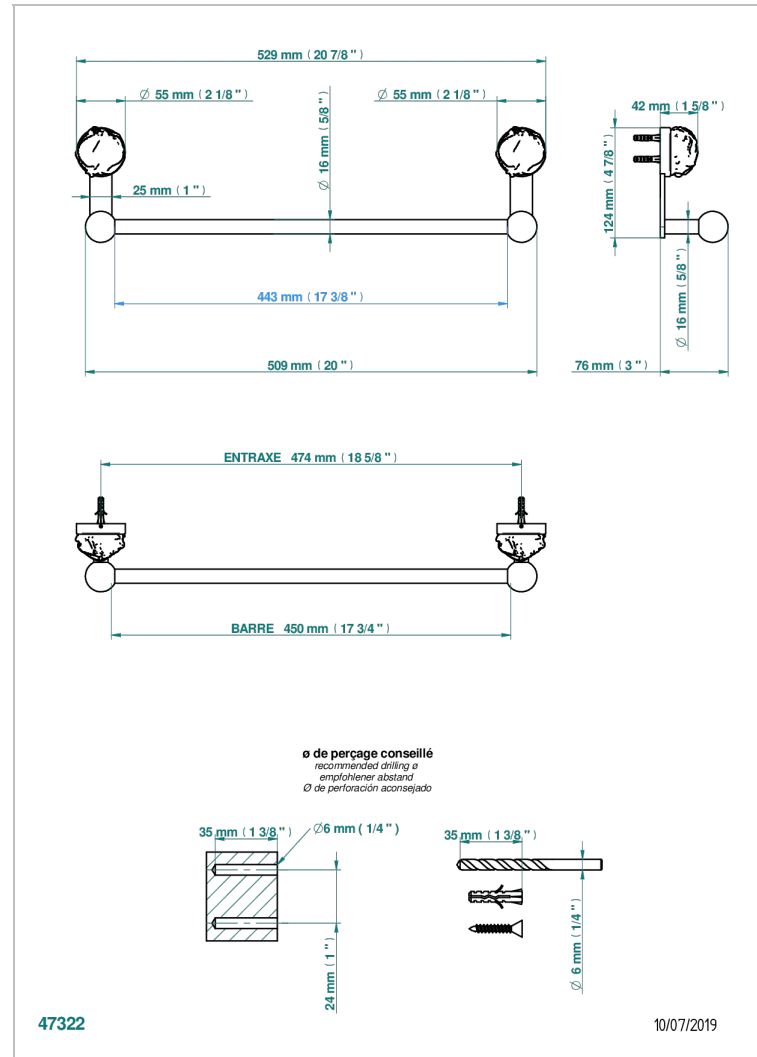

# SUN DRAGON

U5D-514/45

Single towel rail, fixed rail, length: 450 mm

THG<sup>®</sup>  
PARIS

## CARACTERÍSTICAS

- Sun Dragon
- Single towel rail, fixed rail, length: 450 mm