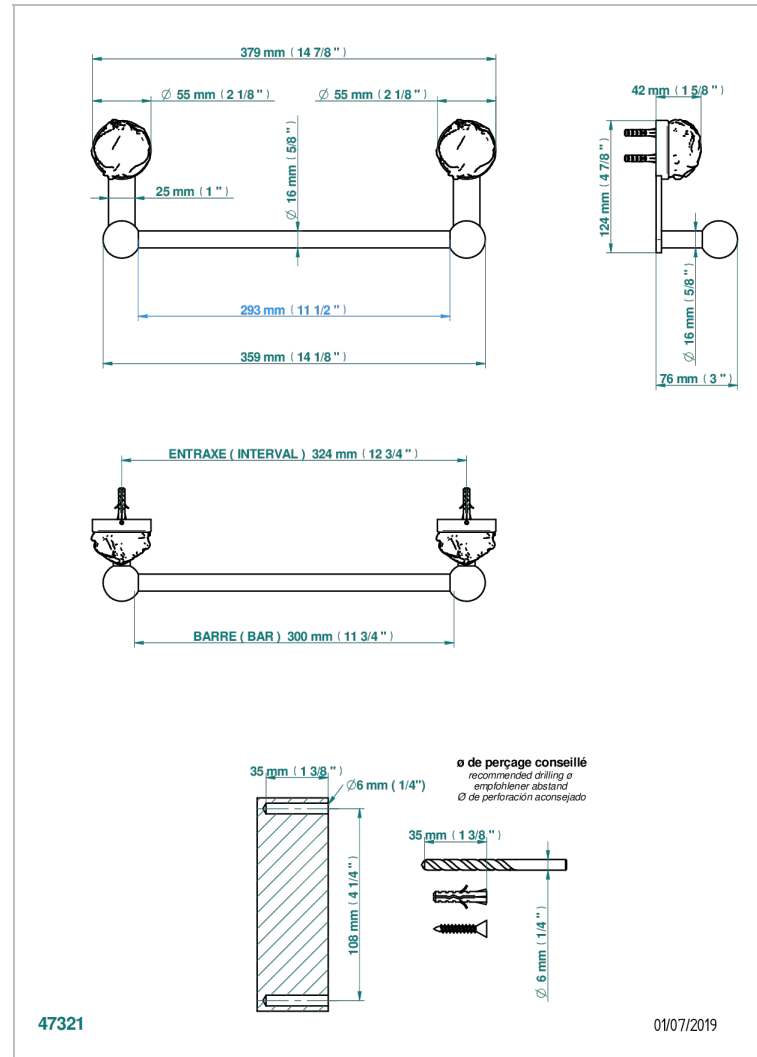

SUN DRAGON

U5D-514/30

Towel bar, 12" long

CHARACTERISTIC

- Sun Dragon
- Towel bar, 12" long

AVAILABLE FINITIONS

Black ceram - D30
Blush PVD - H62
Brass color PVD - H49
Brown bronze color PVD - F33
Chrome polished - A02
Chrome polished / gold polished - G02