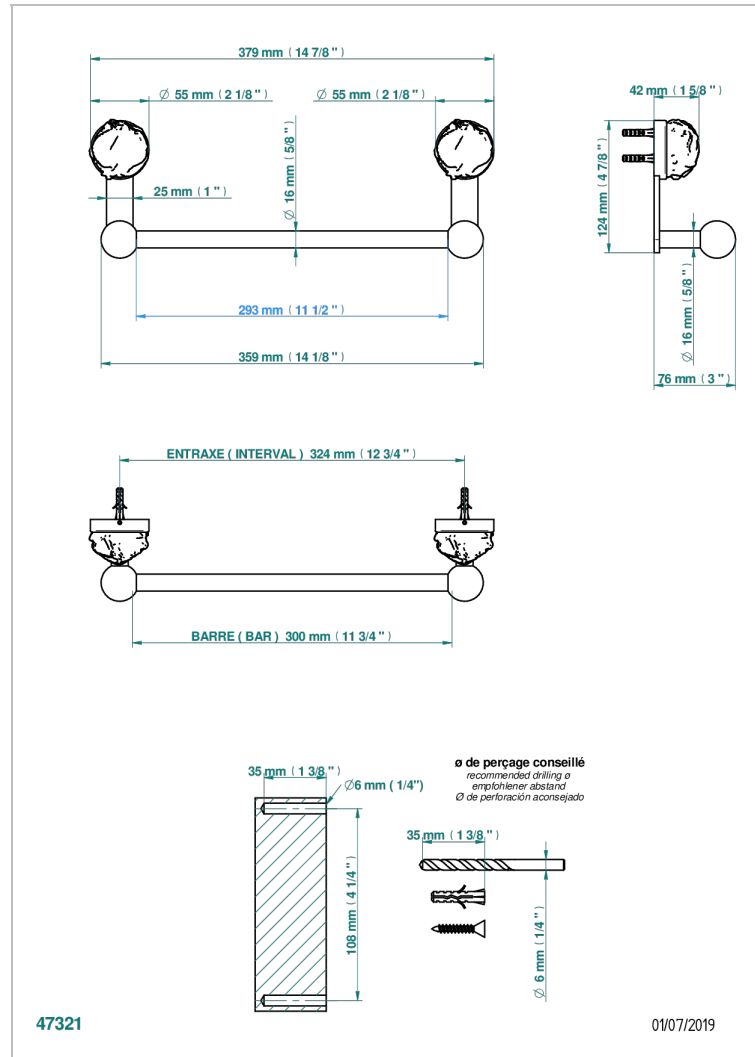

SUN DRAGON

U5D-514/30

Towel bar, 12" long

CHARACTERISTIC

- Sun Dragon
- Towel bar, 12" long

AVAILABLE FINITIONS

Antique nickel - H28
Black ceram - D30
Blush PVD - H62
Brass color PVD - H49
Brown bronze color PVD - F33
Gold color PVD - H52