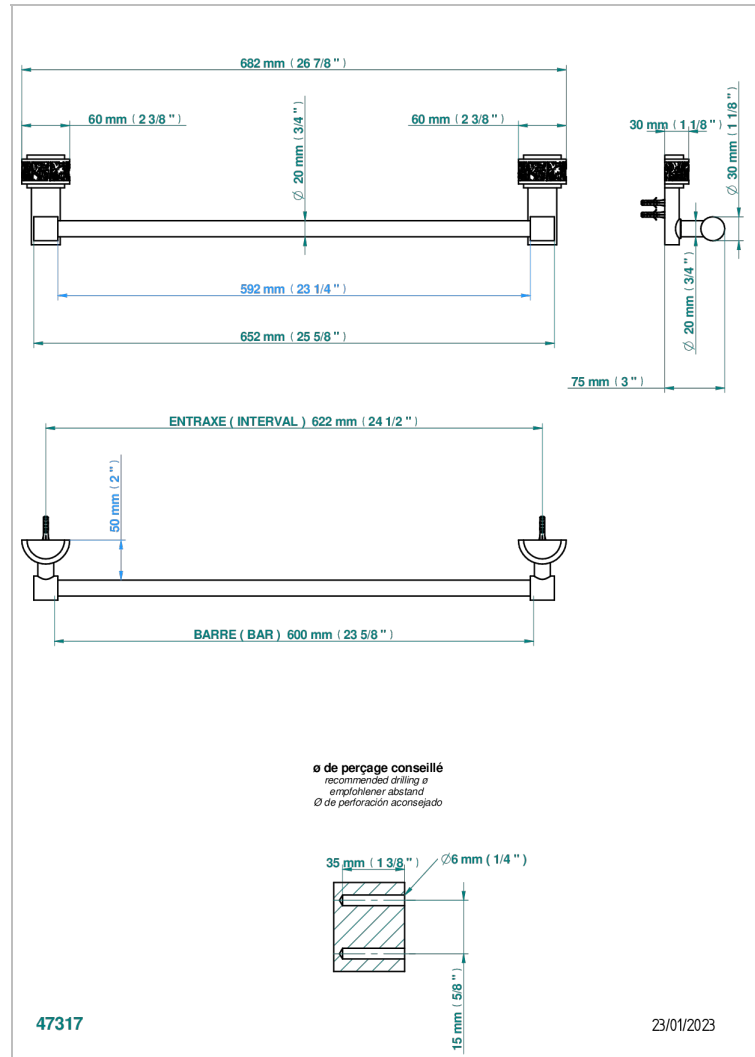

NEW PARADISE

U5P-520/60

Towel bar, 24" long

CHARACTERISTIC

- New Paradise
- Towel bar, 24" long

AVAILABLE FINITIONS

Black ceram - D30
Blush PVD - H62
Brass color PVD - H49
Brown bronze color PVD - F33
Chrome polished - A02
Gold color PVD - H52