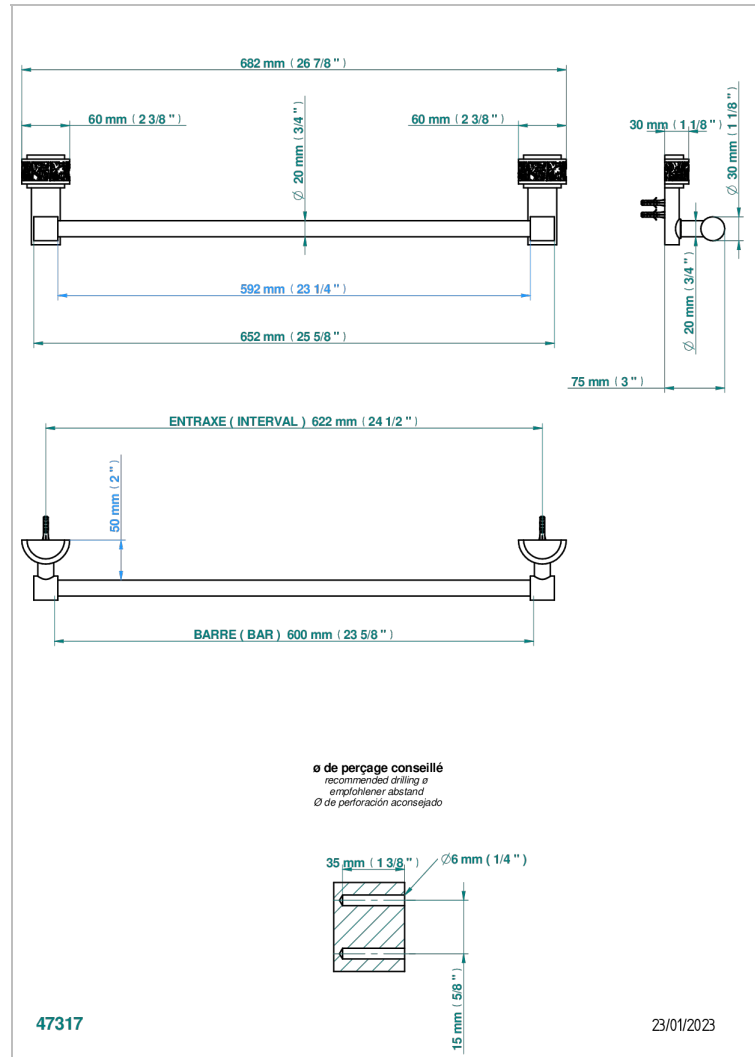

NEW PARADISE

U5P-520/60

Single towel rail, fixed rail, length: 600 mm, \varnothing 20 mm

THG[®]
PARIS

CHARACTERISTIC

- New Paradise
- Single towel rail, fixed rail, length: 600 mm, \varnothing 20 mm

AVAILABLE FINITIONS