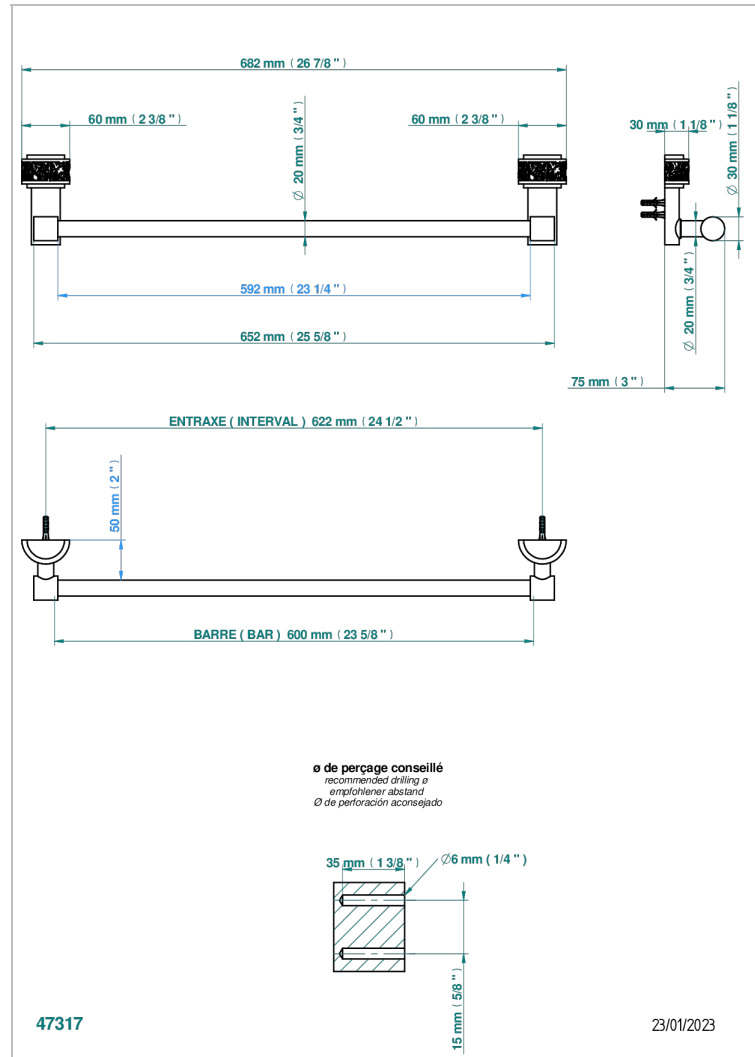

NEW PARADISE

U5P-520/60

Single towel rail, fixed rail, length: 600 mm, \varnothing 20 mm

CHARACTERISTIC

- New Paradise
- Single towel rail, fixed rail, length: 600 mm, \varnothing 20 mm

AVAILABLE FINITIONS