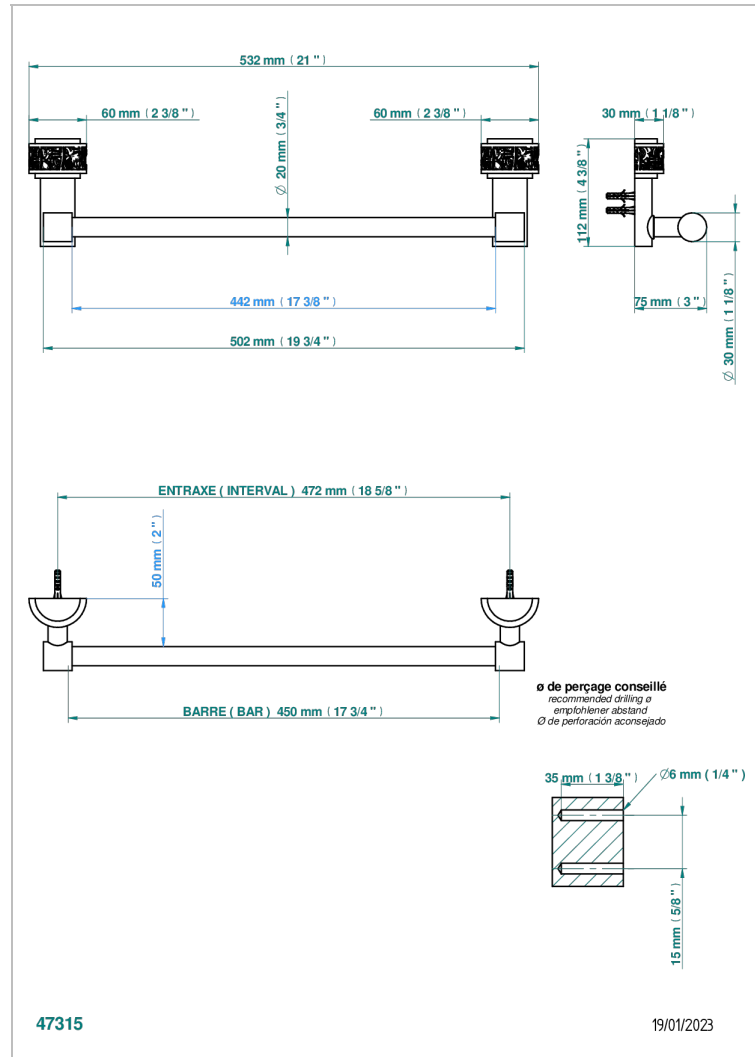

NEW PARADISE

U5P-520/45

Towel bar, 18" long

CHARACTERISTIC

- New Paradise
- Towel bar, 18" long

AVAILABLE FINITIONS

Black ceram - D30
Blush PVD - H62
Brass color PVD - H49
Brown bronze color PVD - F33
Chrome polished - A02
Gold color PVD - H52