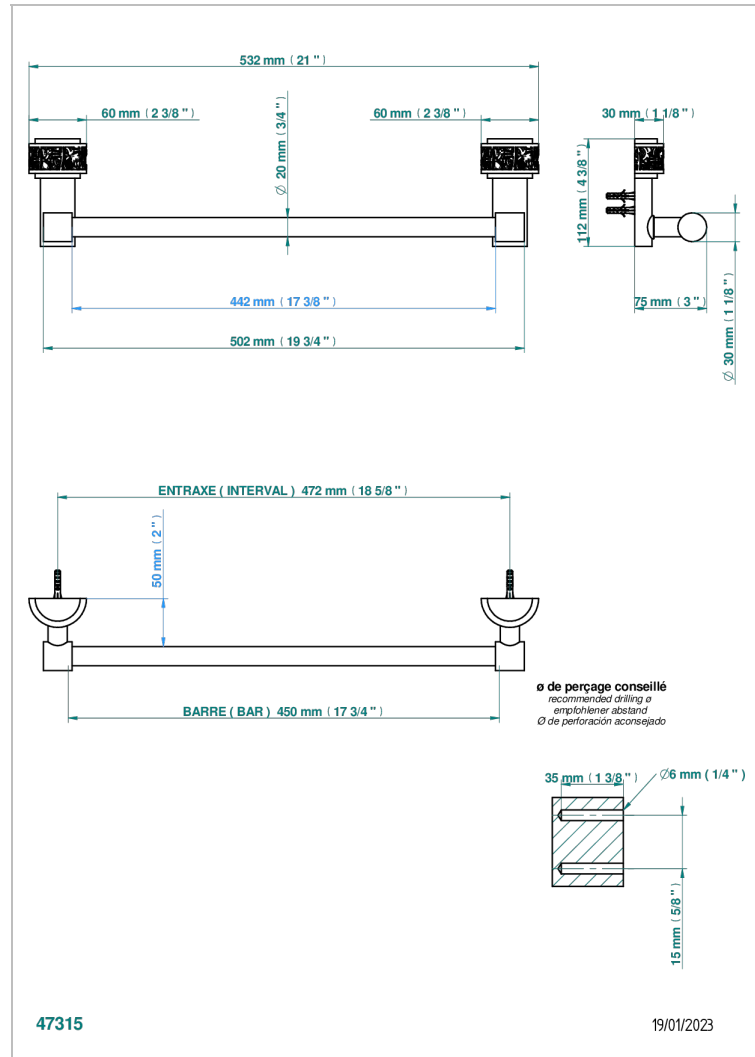

NEW PARADISE

U5P-520/45

Single towel rail, fixed rail, length: 450 mm, \varnothing 20 mm

THG[®]
PARIS

CHARACTERISTIC

- New Paradise
- Single towel rail, fixed rail, length: 450 mm, \varnothing 20 mm

AVAILABLE FINITIONS