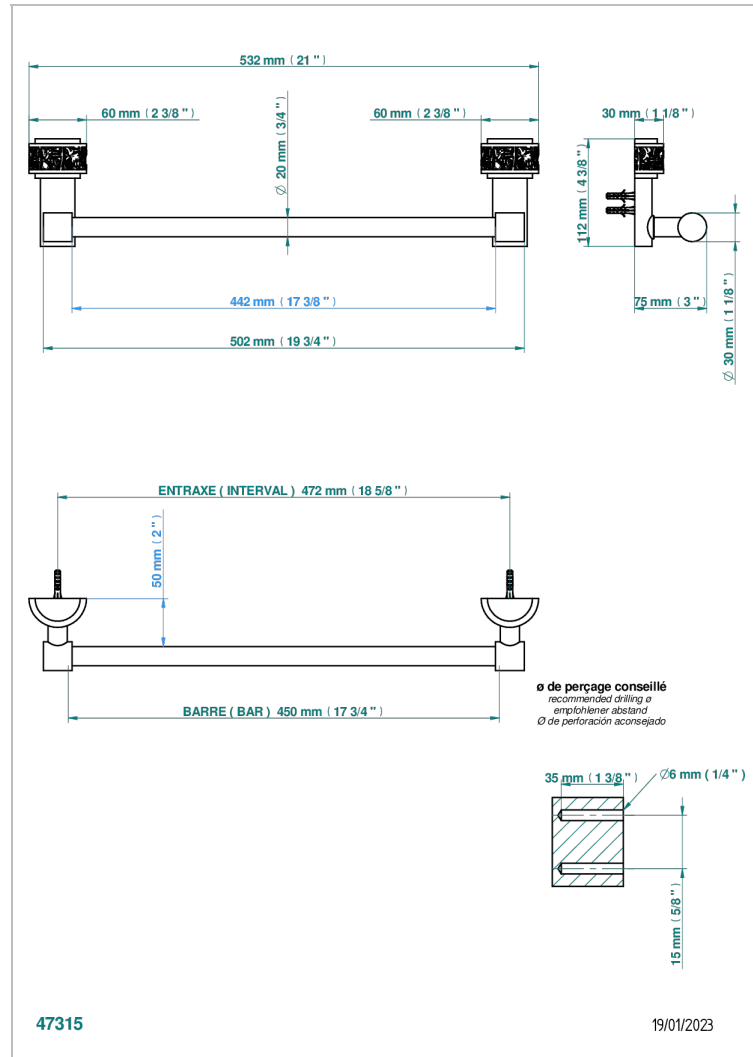

NEW PARADISE

U5P-520/45

Single towel rail, fixed rail, length: 450 mm, \varnothing 20 mm

CHARACTERISTIC

- New Paradise
- Single towel rail, fixed rail, length: 450 mm, \varnothing 20 mm

AVAILABLE FINITIONS