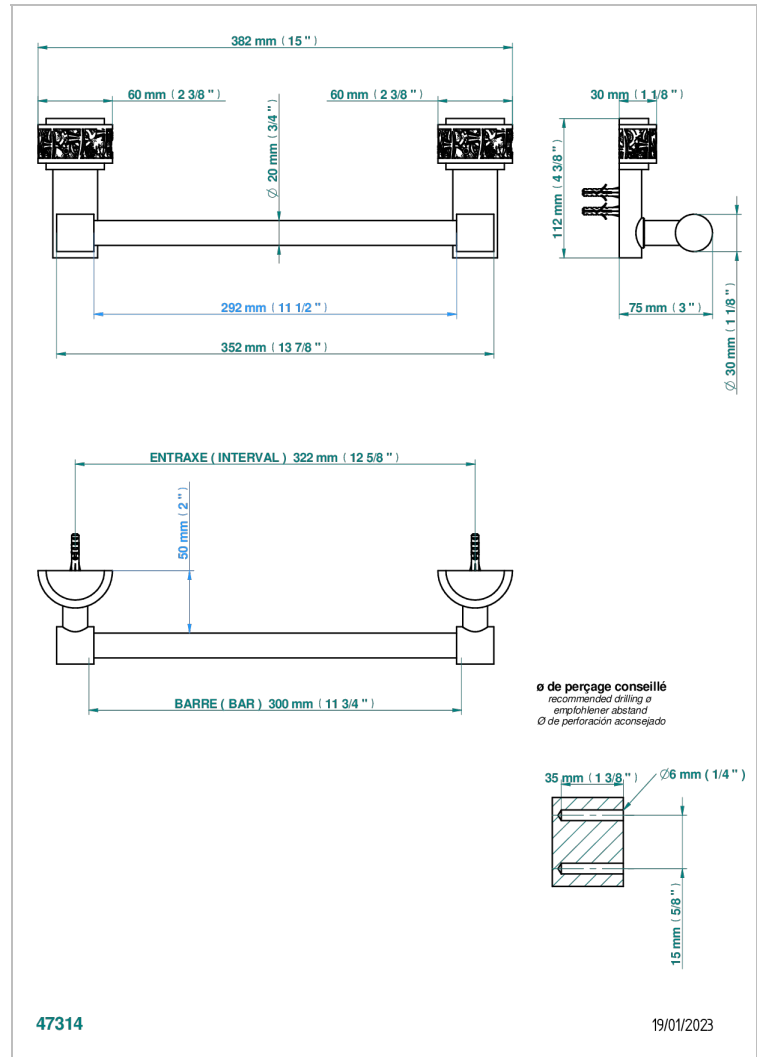

# NEW PARADISE

U5P-520/30

Towel bar, 12" long

## CHARACTERISTIC

- New Paradise
- Towel bar, 12" long