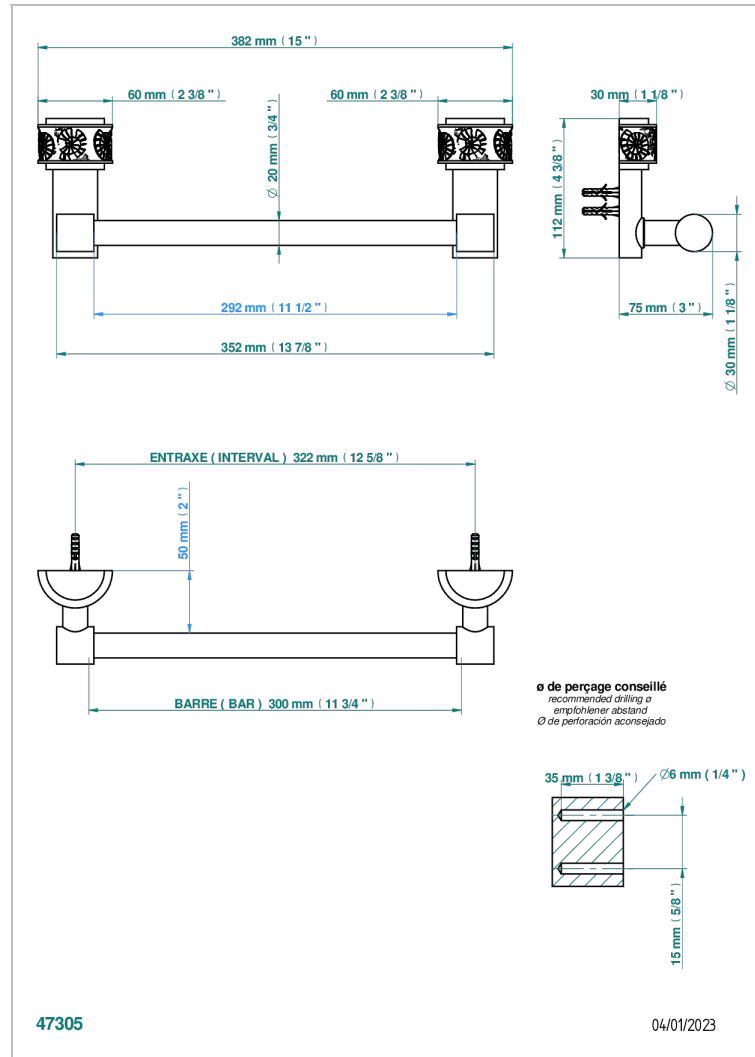

NEW ISLAND

U5N-520/30

Towel bar, 12" long

CHARACTERISTIC

- New Island
- Towel bar, 12" long

AVAILABLE FINITIONS

Black ceram - D30
Blush PVD - H62
Brass color PVD - H49
Brown bronze color PVD - F33
Chrome polished - A02
Gold color PVD - H52