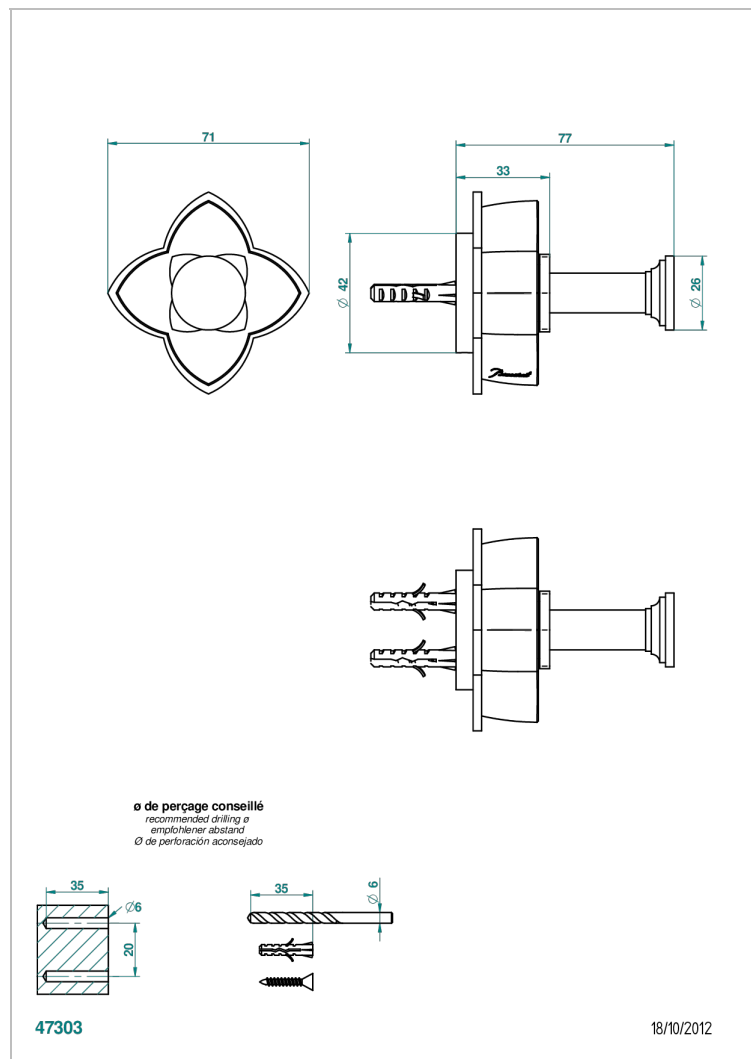

PETALE DE CRISTAL - RED CRYSTAL

U6C-517

Single robe hook

CHARACTERISTIC

- Pétale de Cristal - Red crystal
- Single robe hook

AVAILABLE FINITIONS

Antique nickel - H28
 Black ceram - D30
 Blush PVD - H62
 Brass color PVD - H49
 Brown bronze color PVD - F33
 Gold color PVD - H52