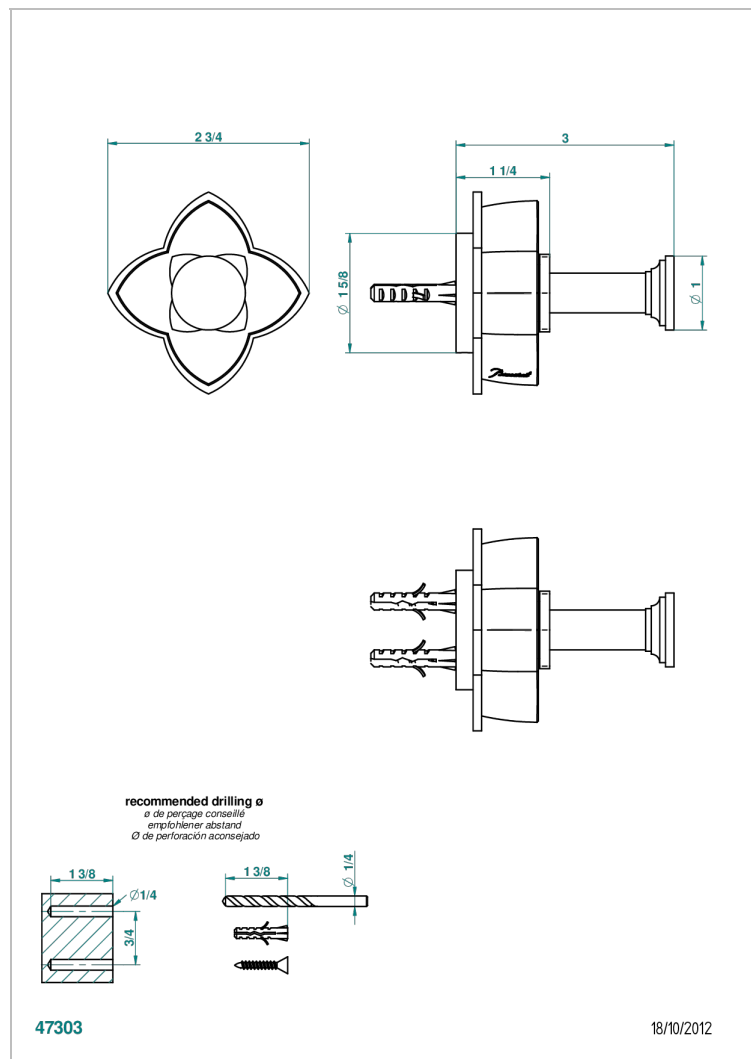

PETALE DE CRISTAL - RED CRYSTAL

U6C-517

Single robe hook

CHARACTERISTIC

- Pétale de Cristal - Red crystal
- Single robe hook

AVAILABLE FINITIONS

Antique nickel - H28
Black ceram - D30
Blush PVD - H62
Brass color PVD - H49
Brown bronze color PVD - F33
Gold color PVD - H52