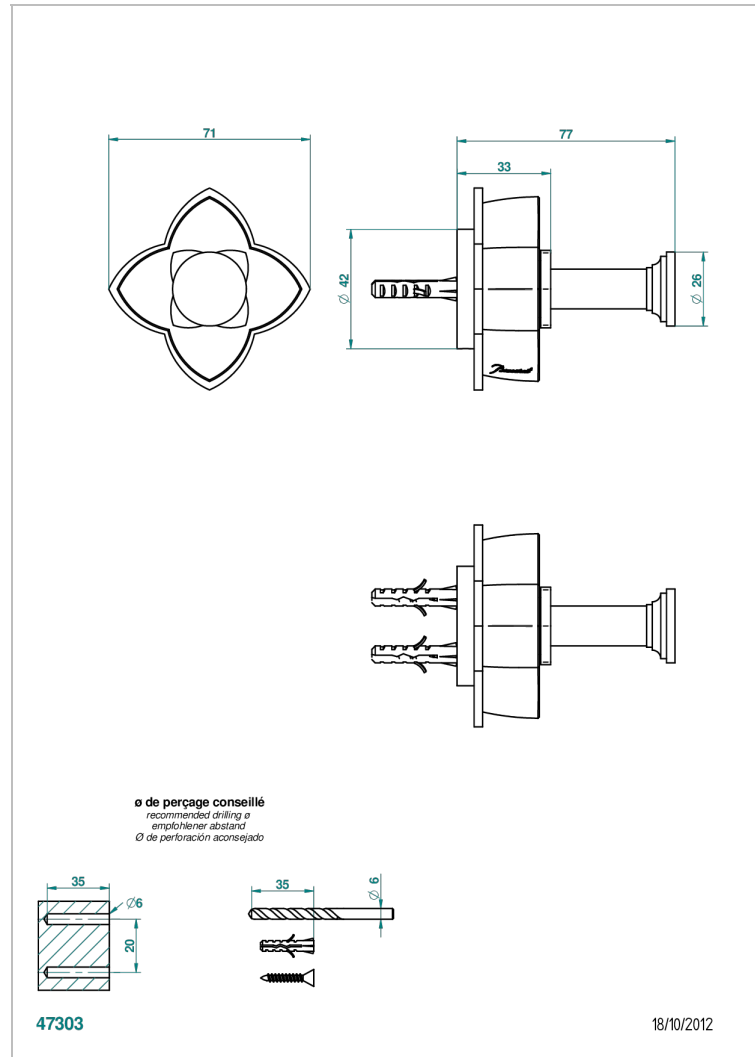

PETALE DE CRISTAL - RED CRYSTAL

U6C-517

Single robe hook

THG[®]
PARIS

CHARACTERISTIC

- Pétale de Cristal - Red crystal
- Single robe hook

AVAILABLE FINITIONS

Antique nickel - H28
Black ceram - D30
Blush PVD - H62
Brass color PVD - H49
Brown bronze color PVD - F33
Gold color PVD - H52