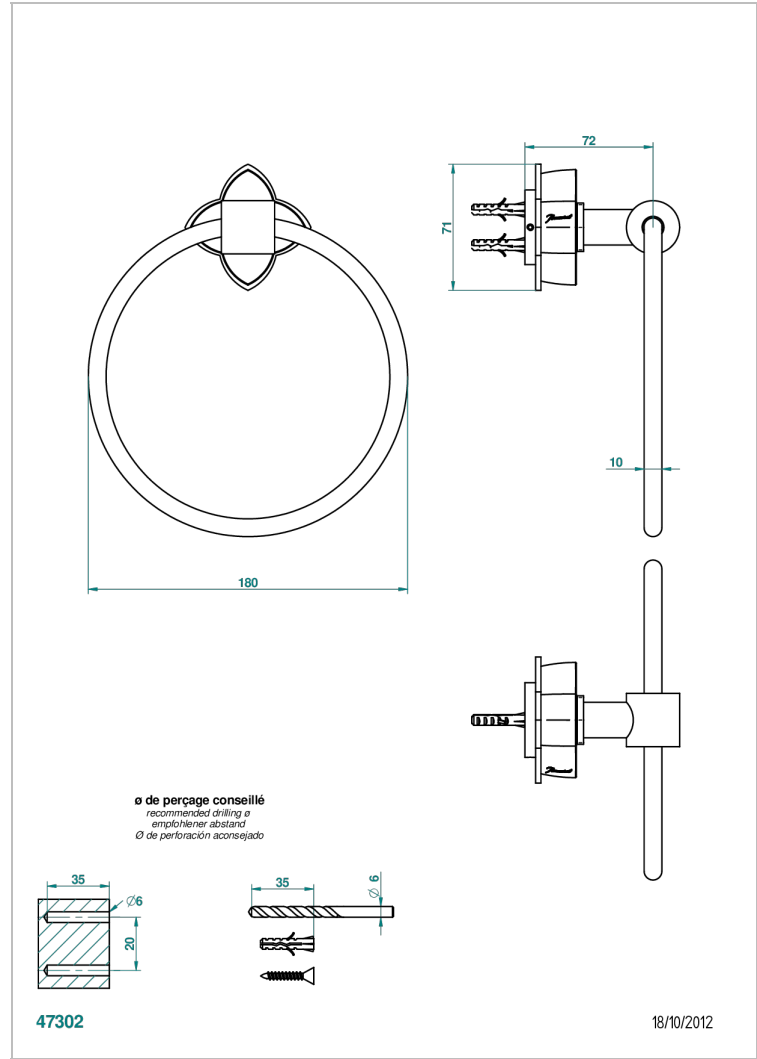

PETALE DE CRISTAL - RED CRYSTAL

U6C-504N

Single towel ring

THG[®]
PARIS

CHARACTERISTIC

- Pétale de Cristal - Red crystal
- Single towel ring

AVAILABLE FINITIONS

Antique nickel - H28
Black ceram - D30
Blush PVD - H62
Brass color PVD - H49
Brown bronze color PVD - F33
Gold color PVD - H52

Nickel color PVD - H55
Polished chrome (color finish) - A02
Polished chrome / Polished gold (color finish) - G02
Polished gold (color finish) - F01
Polished nickel - B01
Soft gold - F30

Soft matt gold - F31
Umber PVD - H66
Varnished matt antique red copper (color finish) - H07