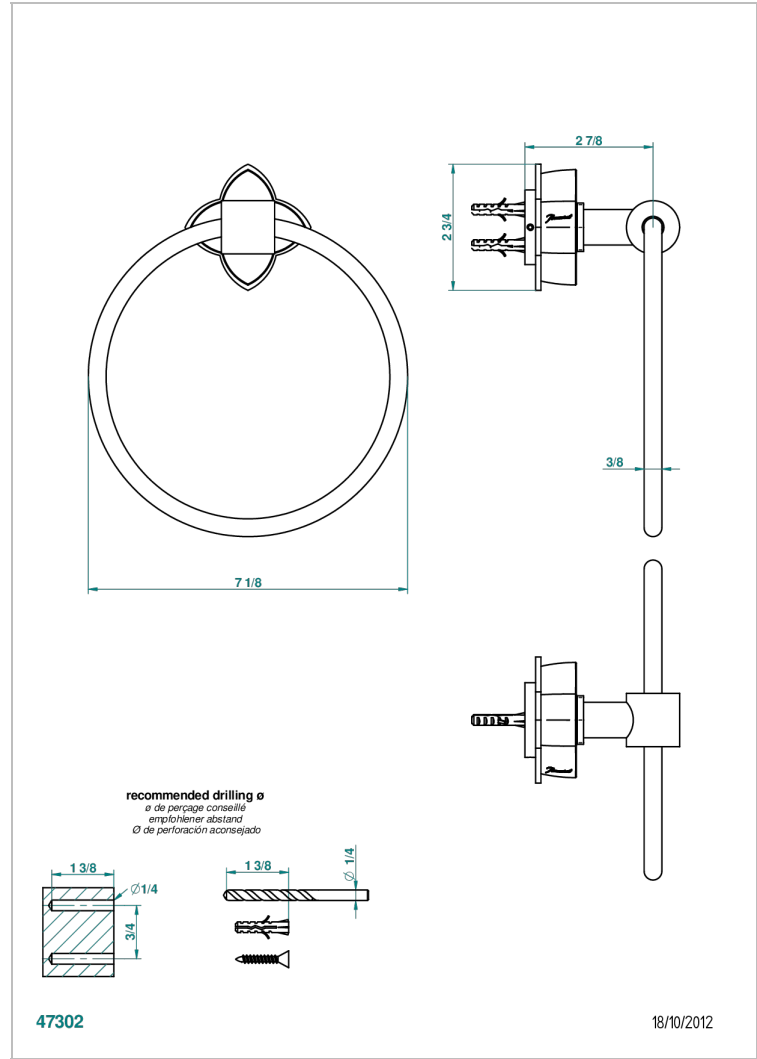

PETALE DE CRISTAL - RED CRYSTAL

U6C-504N

Single towel ring

THG[®]
PARIS

CHARACTERISTIC

- Pétale de Cristal - Red crystal
- Single towel ring

AVAILABLE FINITIONS

Antique nickel - H28
Black ceram - D30
Blush PVD - H62
Brass color PVD - H49
Brown bronze color PVD - F33
Gold color PVD - H52

Nickel color PVD - H55
Polished chrome (color finish) - A02
Polished chrome / Polished gold (color finish) - G02
Polished gold (color finish) - F01
Polished nickel - B01
Soft gold - F30

Soft matt gold - F31
Umber PVD - H66
Varnished matt antique red copper (color finish) - H07