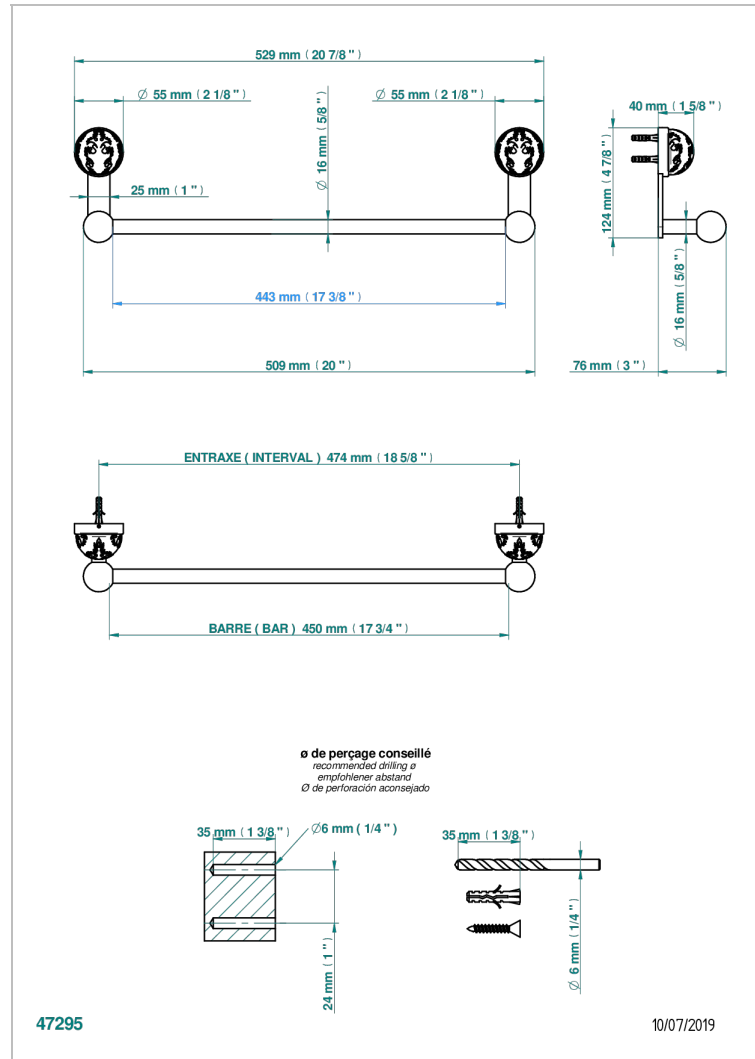

# FLORE

U5A-514/45

Towel bar, 18" long

## CHARACTERISTIC

- Flore
- Towel bar, 18" long