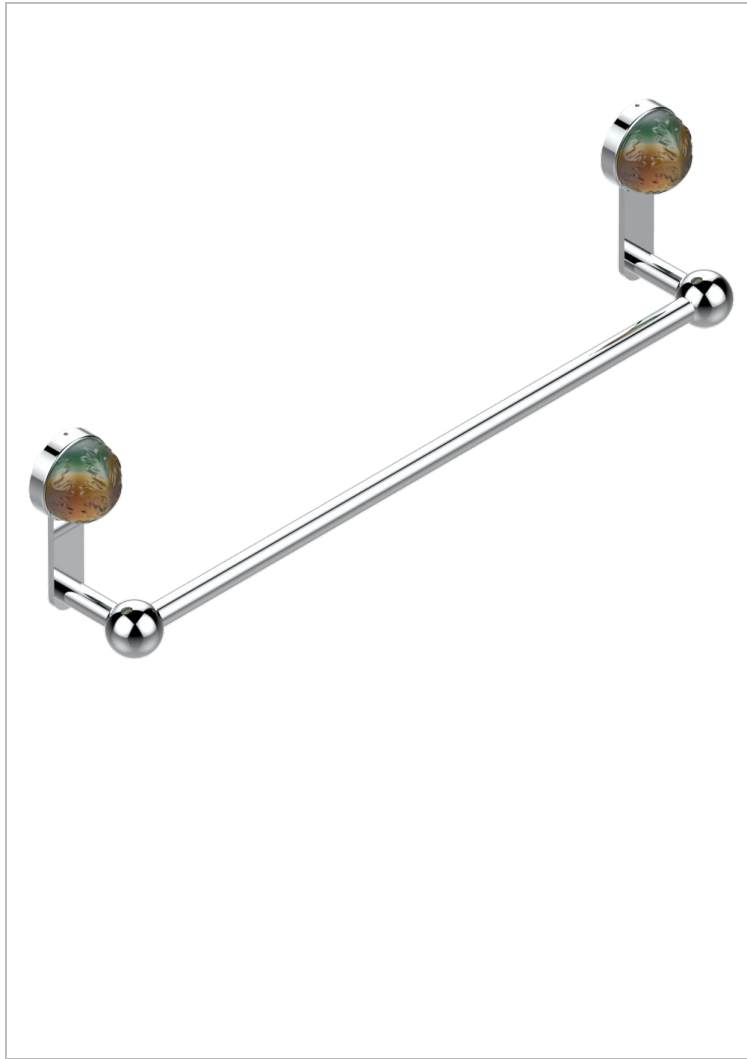

# FLORE

U5A-514/45

Towel bar, 18" long

## CHARACTERISTIC

- Flore
- Towel bar, 18" long

## AVAILABLE FINITIONS

Black ceram - D30  
Blush PVD - H62  
Brass color PVD - H49  
Brown bronze color PVD - F33  
Chrome polished - A02  
Chrome polished / gold polished - G02

Copper antique matt, coated - H07  
Gold color PVD - H52  
Gold mat - F07  
Gold polished - F01  
Graphite PVD - H64  
Light coated bronze - D01

Matt Umber PVD - H67  
Matt blush PVD - H60  
Matt brass color PVD - H50  
Matt brown bronze color PVD - F34  
Matt chrome (American satin) - C02  
Matt gold color PVD - H53

Matt graphite PVD - H65  
Matt nickel (American satin) - C01  
Matt nickel color PVD - H56  
Nickel antique / Sovereign - H28  
Nickel color PVD - H55  
Nickel polished - B01