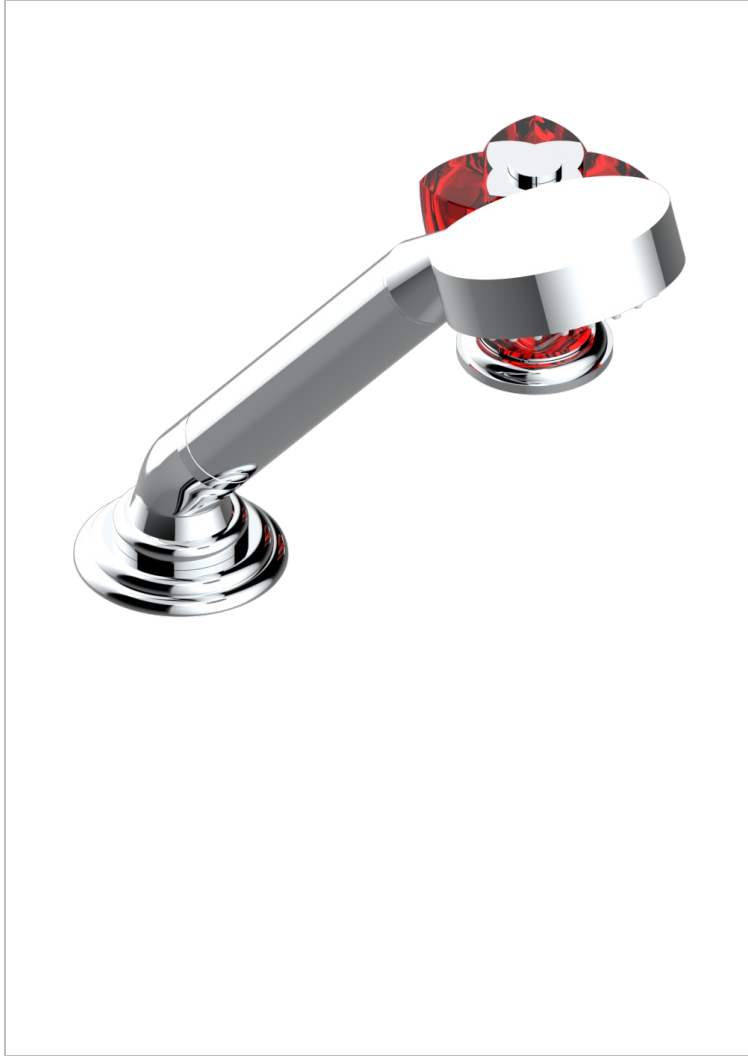

# PETALE DE CRISTAL - RED CRYSTAL

U6C-6532/60A

Deck mounted mixer with handshower, progressive cartridge

## CHARACTERISTIC

- ACS : 22ACCLY009

## AVAILABLE FINITIONS

- Black ceram - D30
- Blush PVD - H62
- Brass color PVD - H49
- Brown bronze color PVD - F33
- Chrome polished - A02
- Chrome polished / gold polished - G02

- Copper antique matt, coated - H07
- Gold color PVD - H52
- Gold mat - F07
- Gold polished - F01
- Graphite PVD - H64
- Light coated bronze - D01

- Matt Umber PVD - H67
- Matt blush PVD - H60
- Matt brass color PVD - H50
- Matt brown bronze color PVD - F34
- Matt chrome (American satin) - C02
- Matt gold color PVD - H53

- Matt graphite PVD - H65
- Matt nickel (American satin) - C01
- Matt nickel color PVD - H56
- Nickel antique / Sovereign - H28
- Nickel color PVD - H55
- Nickel polished - B01