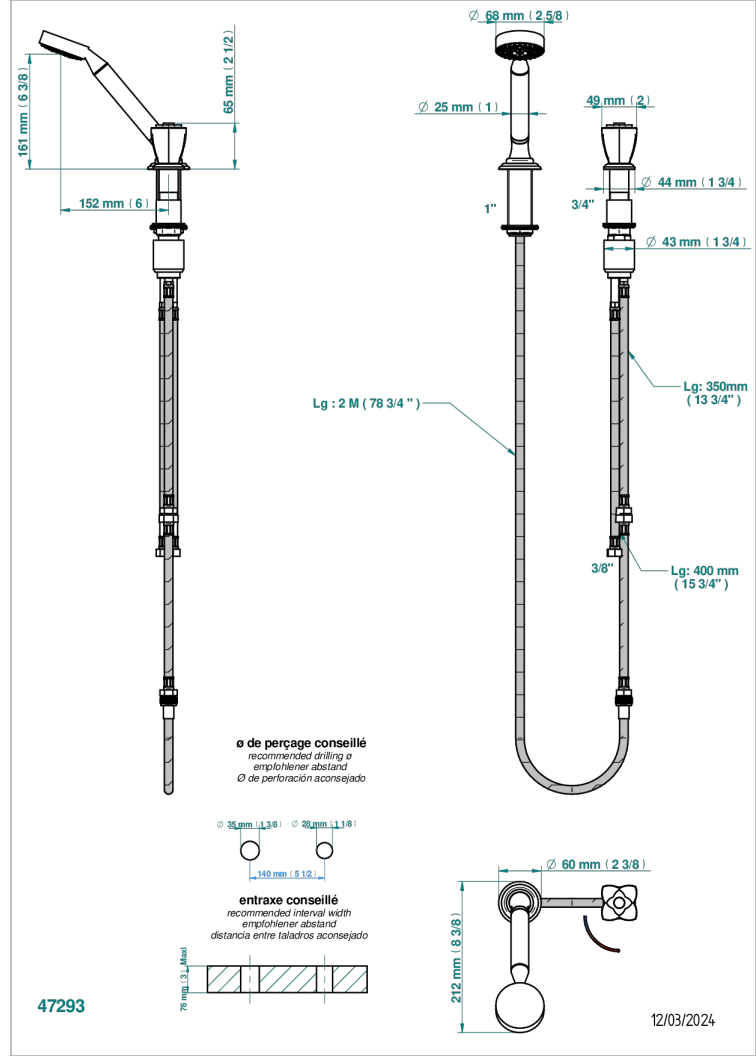

# PETALE DE CRISTAL - RED CRYSTAL

U6C-6532/60A

Deck mounted mixer with handshower, progressive cartridge

## CHARACTERISTIC

- ACS : 22ACCLY009

## TECHNICAL SPECS

- Recommandé : 3 bars (max. 5 bars) - Advised : 43,5 psi (max. 72 psi)
- 9,5 l/min à 3 bars (2.5 gpm at 43.5 psi)