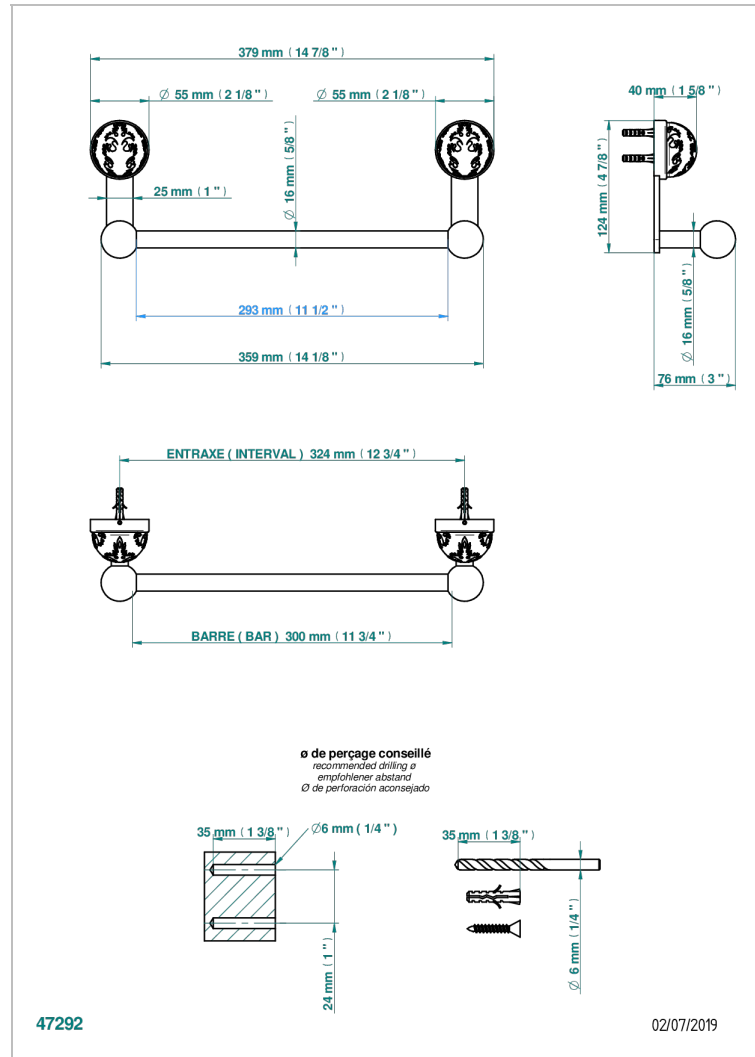

FLORE

U5A-514/30

Towel bar, 12" long

CHARACTERISTIC

- Flore
- Towel bar, 12" long

AVAILABLE FINITIONS

Black ceram - D30
Blush PVD - H62
Brass color PVD - H49
Brown bronze color PVD - F33
Chrome polished - A02
Chrome polished / gold polished - G02