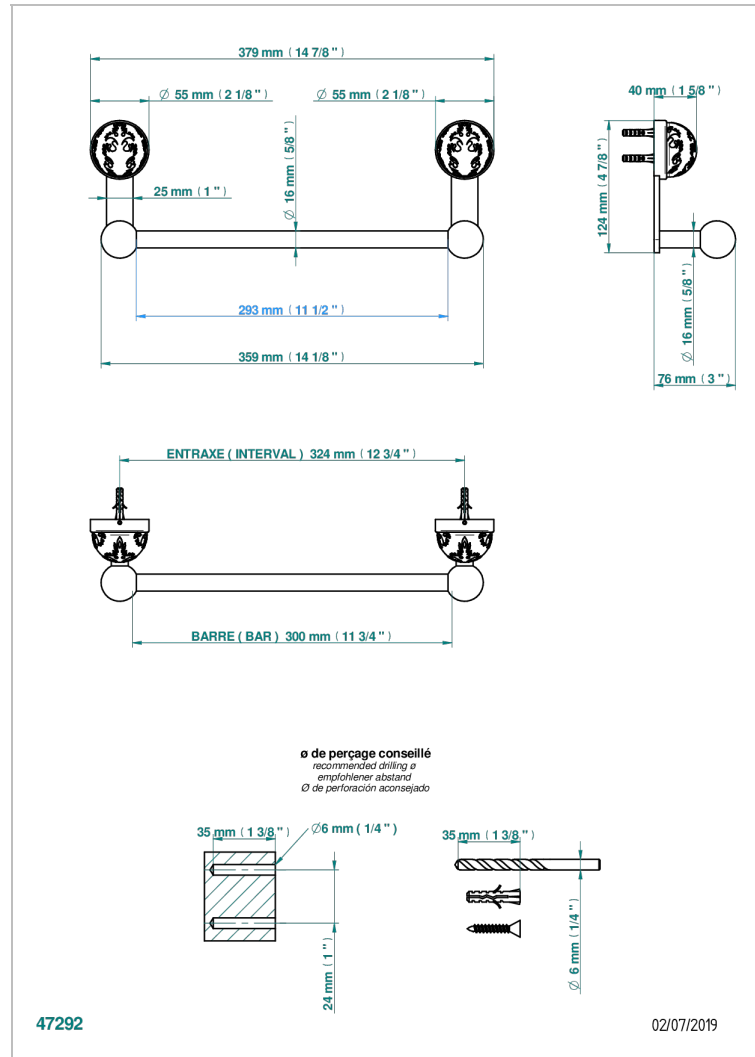

# FLORE

U5A-514/30

Towel bar, 12" long

## CHARACTERISTIC

- Flore
- Towel bar, 12" long