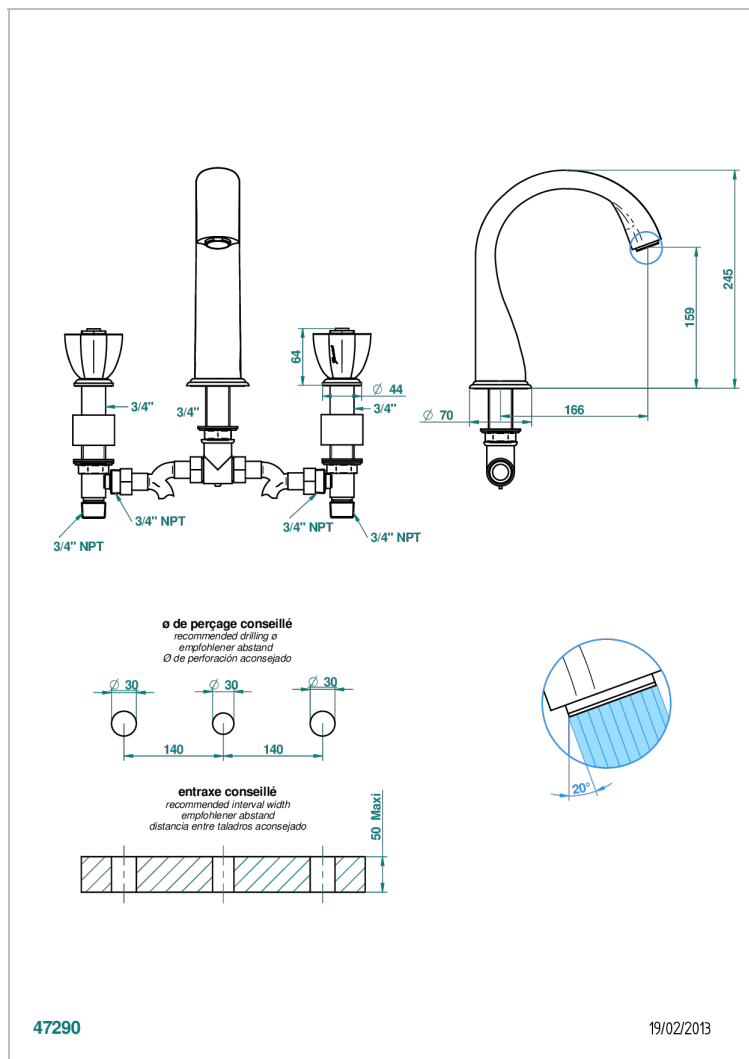

PETALE DE CRISTAL - RED CRYSTAL

U6C-25SG

Rim mounted 3-hole bath mixer, super goliath spout

CHARACTERISTIC

- ACS : 18ACCLY403
- NF : NF EN 200 - IID/A - Chrome

TECHNICAL SPECS

- Recommandé : 3 bars (max. 5 bars) - Advised : 43,5 psi (max. 72 psi)
- Bec : 35 l/min à 3 bars
- Spout : 9.26 gpm at 43.5 psi