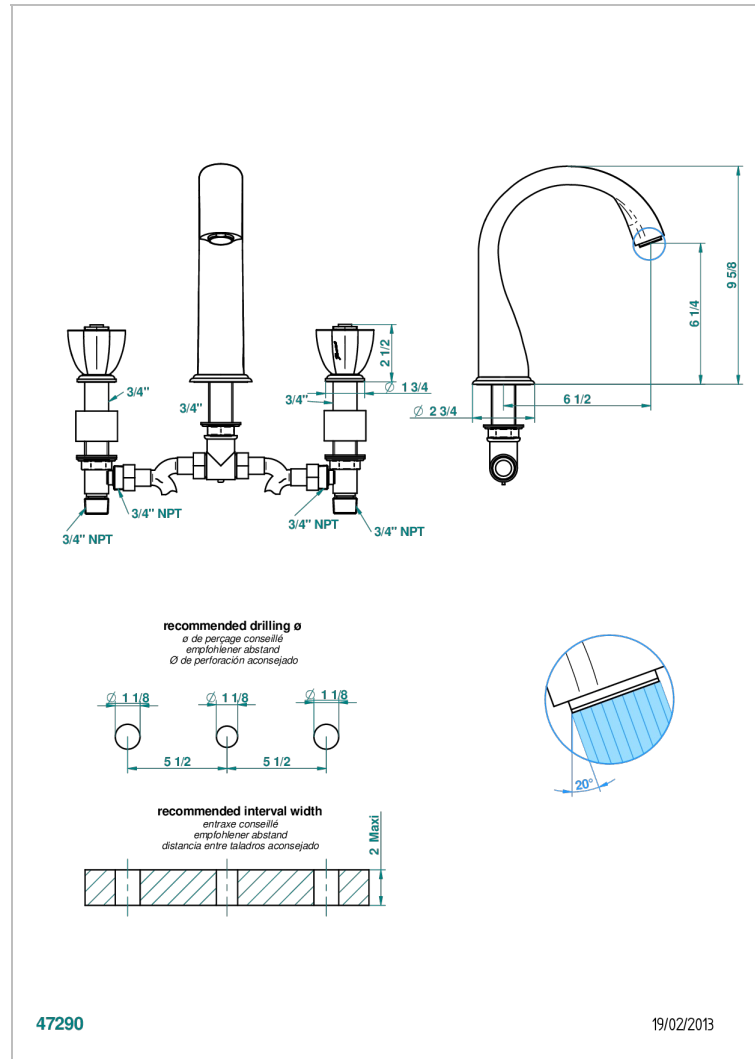

PETALE DE CRISTAL - RED CRYSTAL

U6C-25SG

Rim mounted 3-hole bath mixer, super goliath spout

CHARACTERISTIC

- ACS : 18ACCLY403
- NF : NF EN 200 - IID/A - Chrome

TECHNICAL SPECS

- Recommandé : 3 bars (max. 5 bars) - Advised : 43,5 psi (max. 72 psi)
- Bec : 35 l/min à 3 bars
- Spout : 9.26 gpm at 43.5 psi