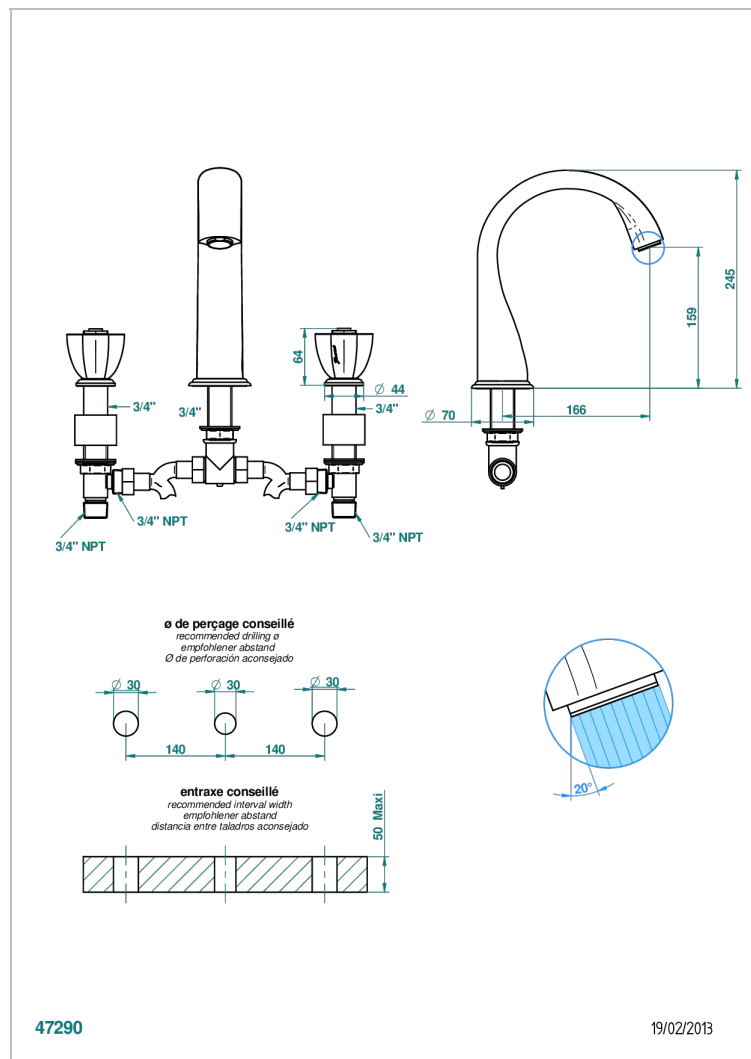

PETALE DE CRISTAL - RED CRYSTAL

U6C-25SG

Rim mounted 3-hole bath mixer, super goliath spout

CHARACTERISTIC

- ACS : 18ACCLY403
- NF : NF EN 200 - IID/A - Chrome

TECHNICAL SPECS

- Recommandé : 3 bars (max. 5 bars) - Advised : 43,5 psi (max. 72 psi)
- Bec : 35 l/min à 3 bars
- Spout : 9.26 gpm at 43.5 psi