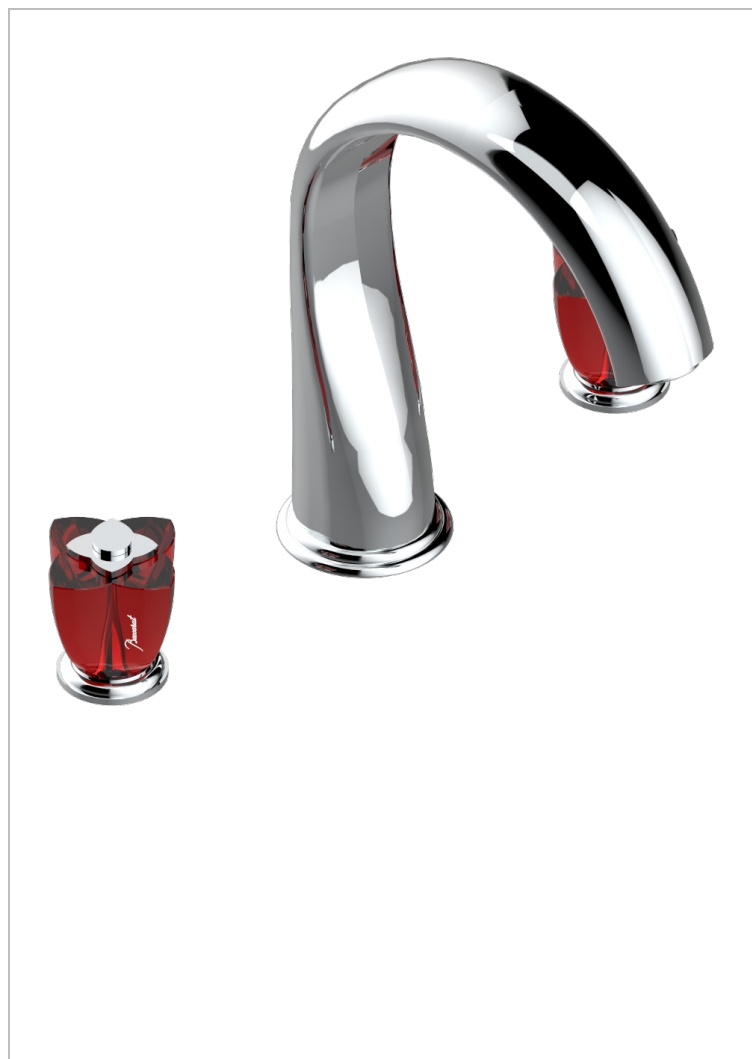

PETALE DE CRISTAL - RED CRYSTAL

U6C-25SG

Rim mounted 3-hole bath mixer, super goliath spout

CHARACTERISTIC

- ACS : 18ACCLY403
- NF : NF EN 200 - IID/A - Chrome

TECHNICAL SPECS

- Recommandé : 3 bars (max. 5 bars) - Advised : 43,5 psi (max. 72 psi)
- Bec : 35 l/min à 3 bars
- Spout : 9.26 gpm at 43.5 psi

STANDARDS

AVAILABLE FINITIONS

Antique nickel - H28
Black ceram - D30
Blush PVD - H62
Brass color PVD - H49
Brown bronze color PVD - F33
Gold color PVD - H52

Graphite PVD - H64
Lacquered light bronze - D01
Matt Umber PVD - H67
Matt blush PVD - H60
Matt brass color PVD - H50
Matt brown bronze color PVD - F34

Matt chrome - C02
Matt gold - F07
Matt gold color PVD - H53
Matt graphite PVD - H65
Matt nickel (color finish) - C01
Matt nickel color PVD - H56

Nickel color PVD - H55
Polished chrome (color finish) - A02
Polished chrome / Polished gold (color finish) - G02
Polished gold (color finish) - F01
Polished nickel - B01
Soft gold - F30