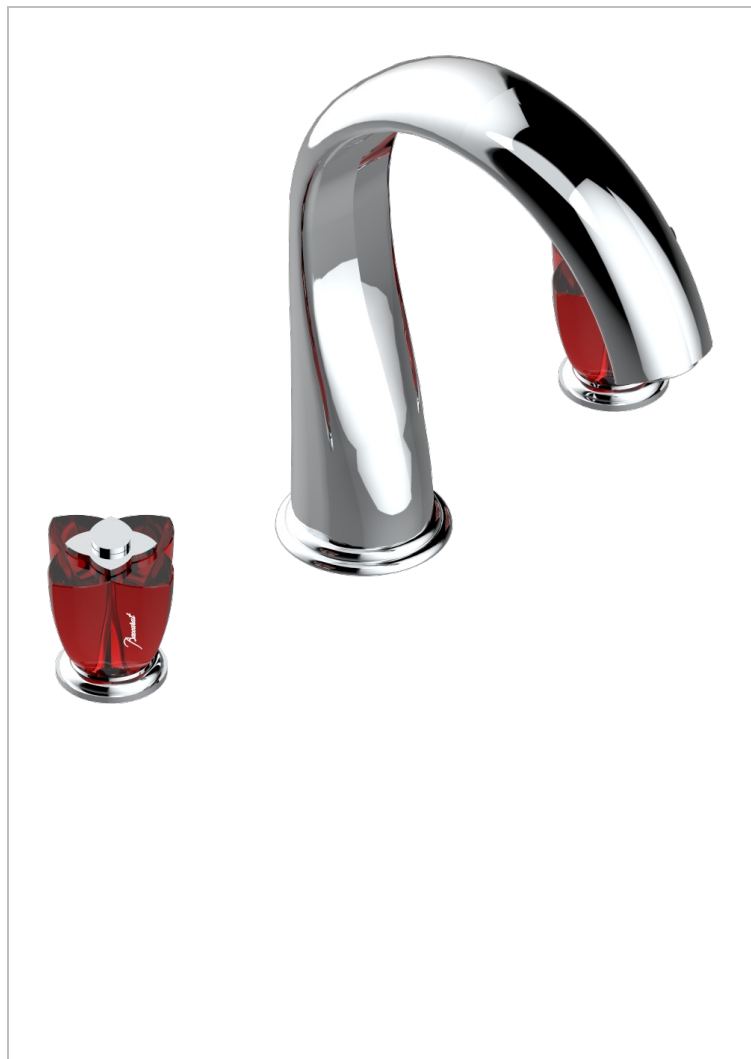

PETALE DE CRISTAL - RED CRYSTAL

U6C-25SG

Rim mounted 3-hole bath mixer, super goliath spout

CHARACTERISTIC

- ACS : 18ACCLY403
- NF : NF EN 200 - IID/A - Chrome

TECHNICAL SPECS

- Recommandé : 3 bars (max. 5 bars) - Advised : 43,5 psi (max. 72 psi)
- Bec : 35 l/min à 3 bars
- Spout : 9.26 gpm at 43.5 psi

STANDARDS

AVAILABLE FINITIONS

Antique nickel - H28
Black ceram - D30
Blush PVD - H62
Brass color PVD - H49
Brown bronze color PVD - F33
Gold color PVD - H52

Graphite PVD - H64
Lacquered light bronze - D01
Matt Umber PVD - H67
Matt blush PVD - H60
Matt brass color PVD - H50
Matt brown bronze color PVD - F34

Matt chrome - C02
Matt gold - F07
Matt gold color PVD - H53
Matt graphite PVD - H65
Matt nickel (color finish) - C01
Matt nickel color PVD - H56

Nickel color PVD - H55
Polished chrome (color finish) - A02
Polished chrome / Polished gold (color finish) - G02
Polished gold (color finish) - F01
Polished nickel - B01
Soft gold - F30