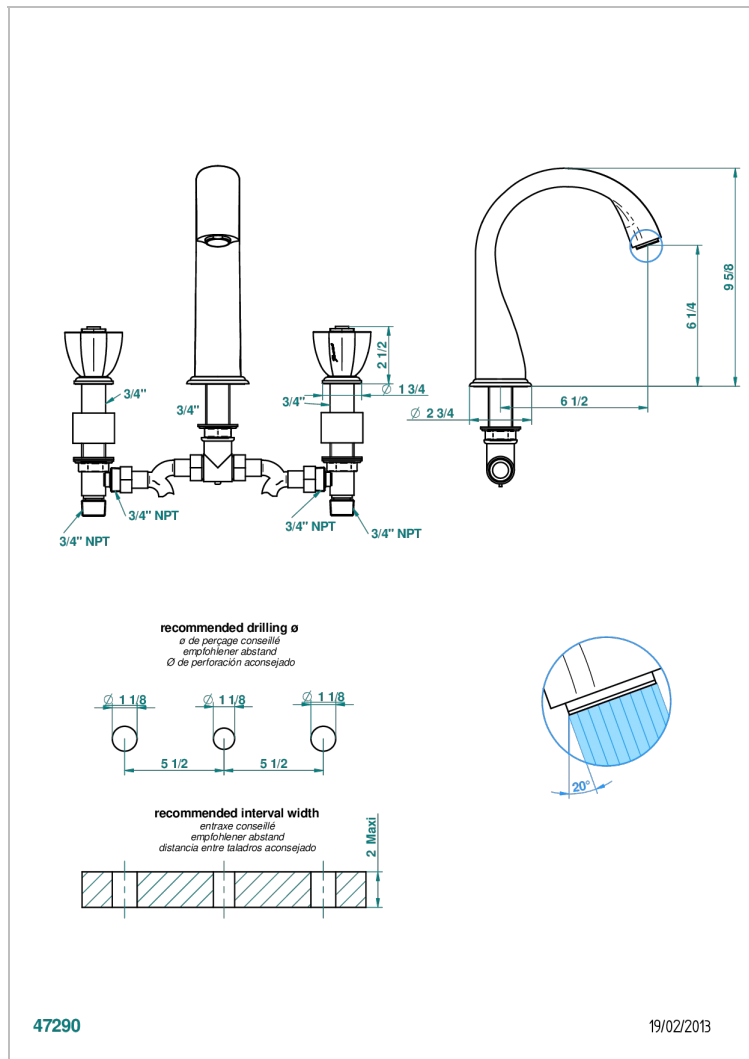

PETALE DE CRISTAL - RED CRYSTAL

U6C-25SG

Rim mounted 3-hole bath mixer, super goliath spout

CHARACTERISTIC

- ACS : 18ACCLY403
- NF : NF EN 200 - IID/A - Chrome

TECHNICAL SPECS

- Recommandé : 3 bars (max. 5 bars) - Advised : 43,5 psi (max. 72 psi)
- Bec : 35 l/min à 3 bars
- Spout : 9.26 gpm at 43.5 psi