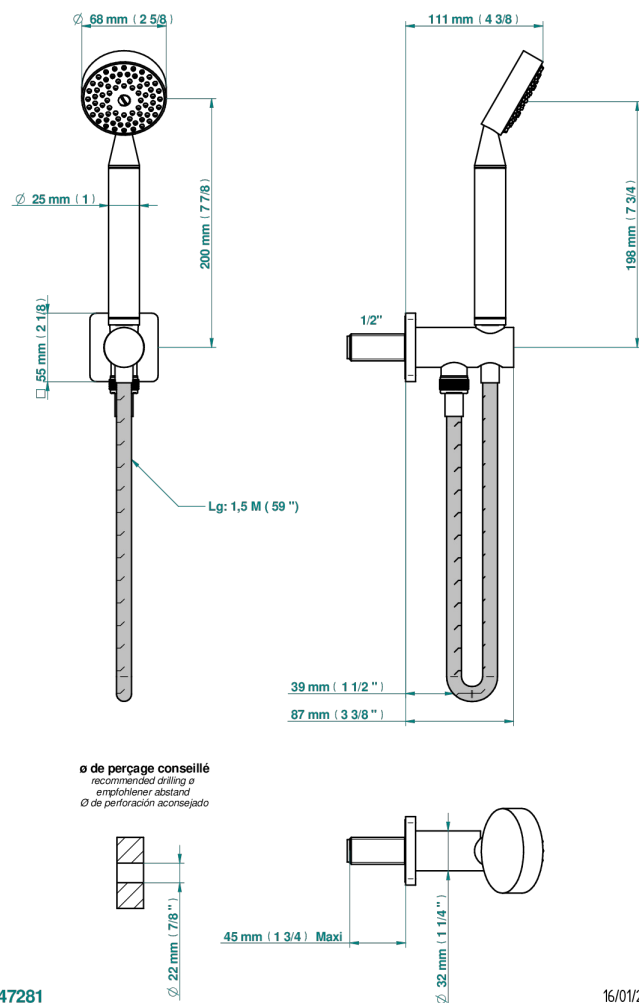

# PROFIL BLACK ONYX WITH LEVER

A6P-54

Wall mounted stylised handshower, hose and elbow with rest

## CHARACTERISTIC

- Profil Black Onyx with lever
- Wall mounted stylised handshower, hose and elbow with rest

## TECHNICAL SPECS

- Recommandé : 3 bars (max. 5 bars) - Advised : 43,5 psi (max. 72 psi)
- 9,5 l/min à 3 bars (2.5 gpm at 43.5 psi)

## AVAILABLE FINITIONS

Antique nickel - H28  
Black ceram - D30  
Blush PVD - H62  
Brass color PVD - H49  
Brown bronze color PVD - F33  
Gold color PVD - H52

Graphite PVD - H64  
Lacquered light bronze - D01  
Matt Umber PVD - H67  
Matt blush PVD - H60  
Matt brass color PVD - H50  
Matt brown bronze color PVD - F34