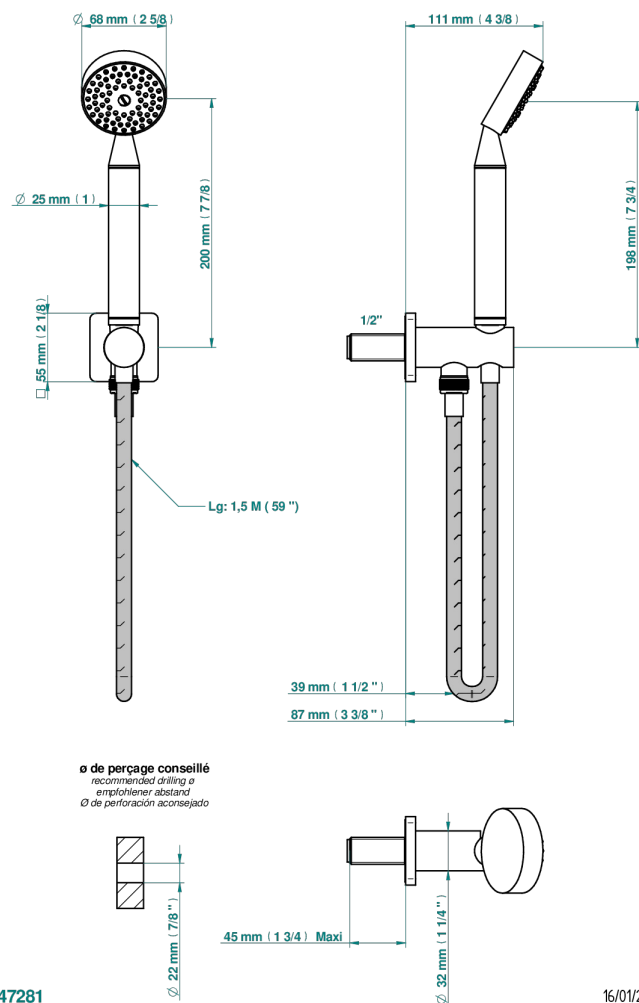

PROFIL BLACK ONYX WITH LEVER

A6P-54

Wall mounted stylised handshower, hose and elbow with rest

CHARACTERISTIC

- Profil Black Onyx with lever
- Wall mounted stylised handshower, hose and elbow with rest

TECHNICAL SPECS

- Recommandé : 3 bars (max. 5 bars) - Advised : 43,5 psi (max. 72 psi)
- 9,5 l/min à 3 bars (2.5 gpm at 43.5 psi)

AVAILABLE FINITIONS

Antique nickel - H28
Black ceram - D30
Blush PVD - H62
Brass color PVD - H49
Brown bronze color PVD - F33
Gold color PVD - H52

Graphite PVD - H64
Lacquered light bronze - D01
Matt Umber PVD - H67
Matt blush PVD - H60
Matt brass color PVD - H50
Matt brown bronze color PVD - F34

Matt chrome - C02
Matt gold - F07
Matt gold color PVD - H53
Matt graphite PVD - H65
Matt nickel (color finish) - C01
Matt nickel color PVD - H56

Nickel color PVD - H55
Polished chrome (color finish) - A02
Polished chrome / Polished gold (color finish) - G02
Polished gold (color finish) - F01
Polished nickel - B01
Soft gold - F30

Soft matt gold - F31
Umber PVD - H66
Varnished matt antique red copper (color finish) - H07