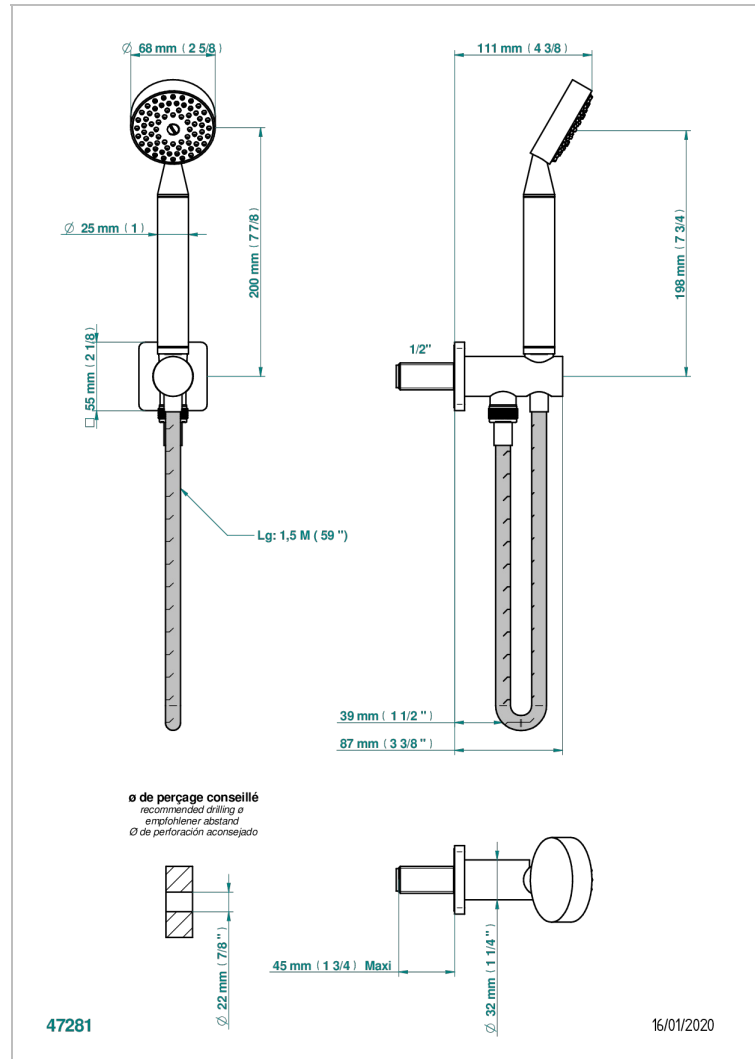

# PROFIL BLACK ONYX

A6N-54

Wall mounted stylised handshower, hose and elbow with rest

## CHARACTERISTIC

- Profil Black Onyx
- Wall mounted stylised handshower, hose and elbow with rest