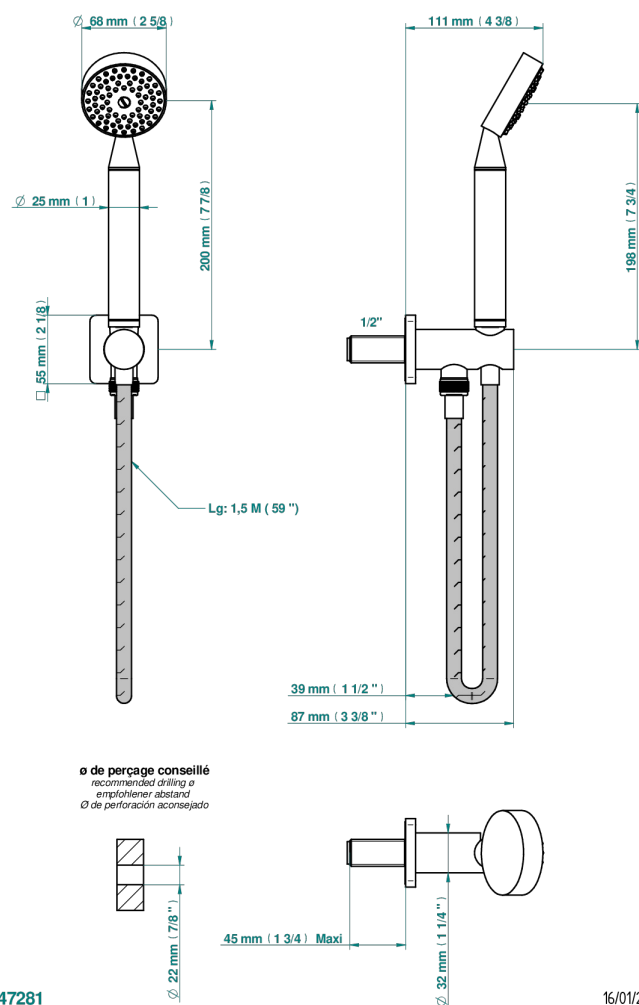

PROFIL LALIQUE CLEAR CRYSTAL WITH LEVER

THG
PARIS

A6H-54

Wall mounted stylised handshower, hose and elbow with rest

CHARACTERISTIC

- Profil Laliq Clear crystal with lever
- Wall mounted stylised handshower, hose and elbow with rest

TECHNICAL SPECS

- Reconnmandé : 3 bars (max. 5 bars) - Advised : 43,5 psi (max. 72 psi)
- 9,5 l/min à 3 bars (2.5 gpm at 43.5 psi)

AVAILABLE FINITIONS

Antique nickel - H28
Black ceram - D30
Blush PVD - H62
Brass color PVD - H49
Brown bronze color PVD - F33
Gold color PVD - H52

Graphite PVD - H64
Lacquered light bronze - D01
Matt Umber PVD - H67
Matt blush PVD - H60
Matt brass color PVD - H50
Matt brown bronze color PVD - F34

Matt chrome - C02
Matt gold - F07
Matt gold color PVD - H53
Matt graphite PVD - H65
Matt nickel (color finish) - C01
Matt nickel color PVD - H56

Nickel color PVD - H55
Polished chrome (color finish) - A02
Polished chrome / Polished gold
(color finish) - G02
Polished gold (color finish) - F01
Polished nickel - B01
Soft gold - F30

Soft matt gold - F31
Umber PVD - H66
Varnished matt antique red copper
(color finish) - H07