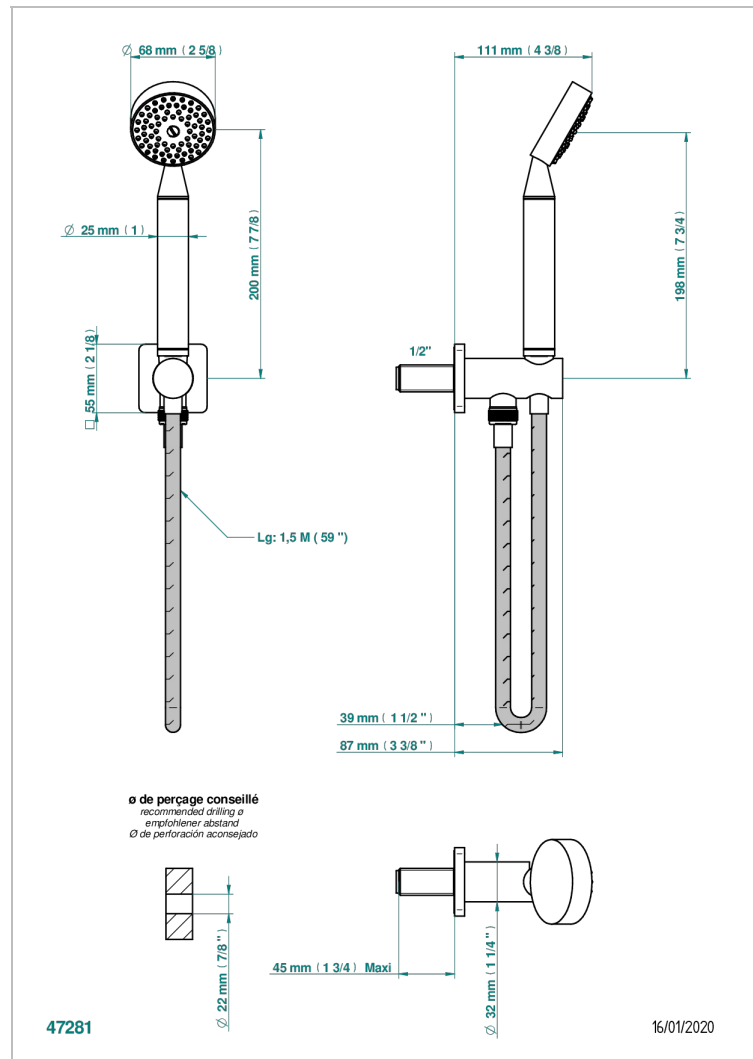

PROFIL LALIQUE CLEAR CRYSTAL

A6G-54

Wall mounted stylised handshower, hose and elbow with rest

THG[®]
PARIS

CHARACTERISTIC

- Profil Lalique Clear crystal
- Wall mounted stylised handshower, hose and elbow with rest

TECHNICAL SPECS

- Recommandé : 3 bars (max. 5 bars) - Advised : 43,5 psi (max. 72 psi)
- 9,5 l/min à 3 bars (2.5 gpm at 43.5 psi)

AVAILABLE FINITIONS

Antique nickel - H28
Black ceram - D30
Blush PVD - H62
Brass color PVD - H49
Brown bronze color PVD - F33
Gold color PVD - H52

Nickel color PVD - H55
Polished chrome (color finish) - A02
Polished chrome / Polished gold (color finish) - G02
Polished gold (color finish) - F01
Polished nickel - B01
Soft gold - F30

Soft matt gold - F31
Umber PVD - H66
Varnished matt antique red copper (color finish) - H07