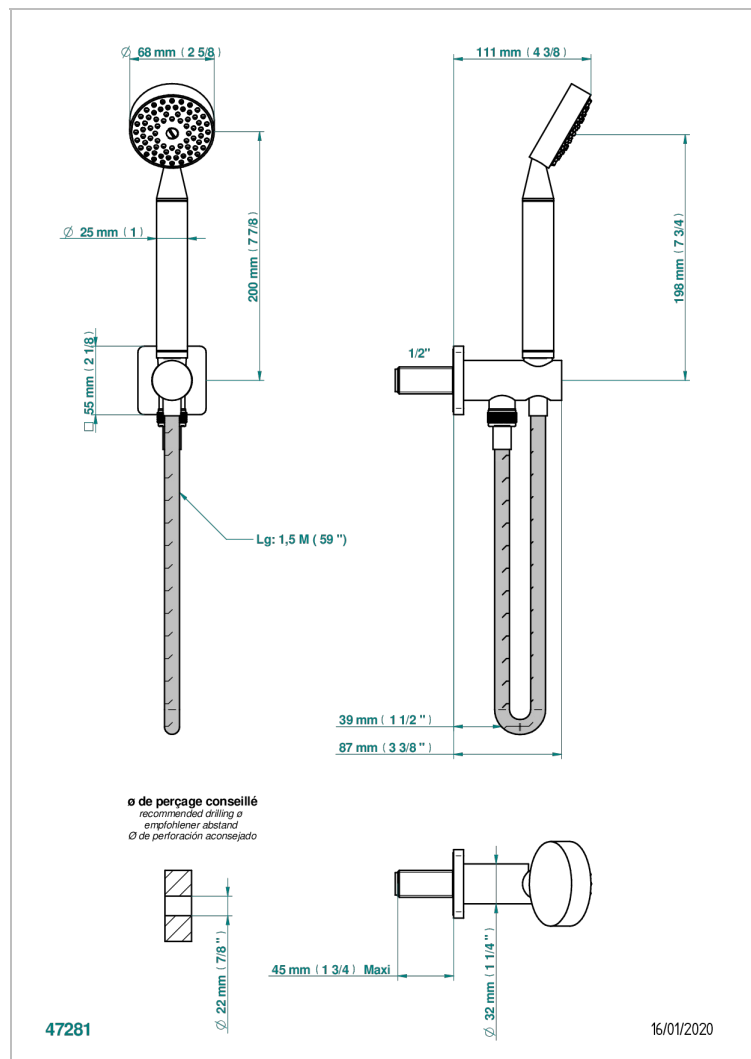

PROFIL LALIQUE CLEAR CRYSTAL

A6G-54

Wall mounted stylised handshower, hose and elbow with rest

CHARACTERISTIC

- Profil Lalique Clear crystal
- Wall mounted stylised handshower, hose and elbow with rest

TECHNICAL SPECS

- Recommandé : 3 bars (max. 5 bars) - Advised : 43,5 psi (max. 72 psi)
- 9,5 l/min à 3 bars (2.5 gpm at 43.5 psi)

AVAILABLE FINITIONS

Antique nickel - H28
Black ceram - D30
Blush PVD - H62
Brass color PVD - H49
Brown bronze color PVD - F33
Gold color PVD - H52

Nickel color PVD - H55
Polished chrome (color finish) - A02
Polished chrome / Polished gold (color finish) - G02
Polished gold (color finish) - F01
Polished nickel - B01
Soft gold - F30

Soft matt gold - F31
Umber PVD - H66
Varnished matt antique red copper (color finish) - H07