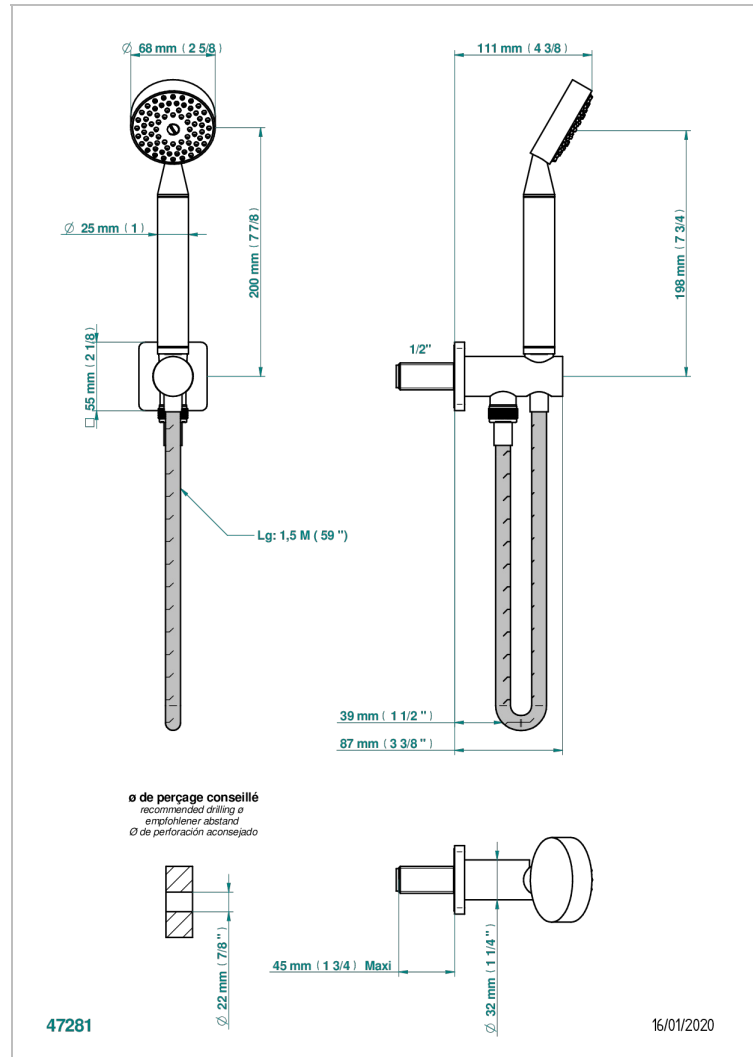

# PROFIL METAL WITH LEVER

A6B-54

Wall mounted stylised handshower, hose and elbow with rest

## CHARACTERISTIC

- Profil Metal with lever
- Wall mounted stylised handshower, hose and elbow with rest