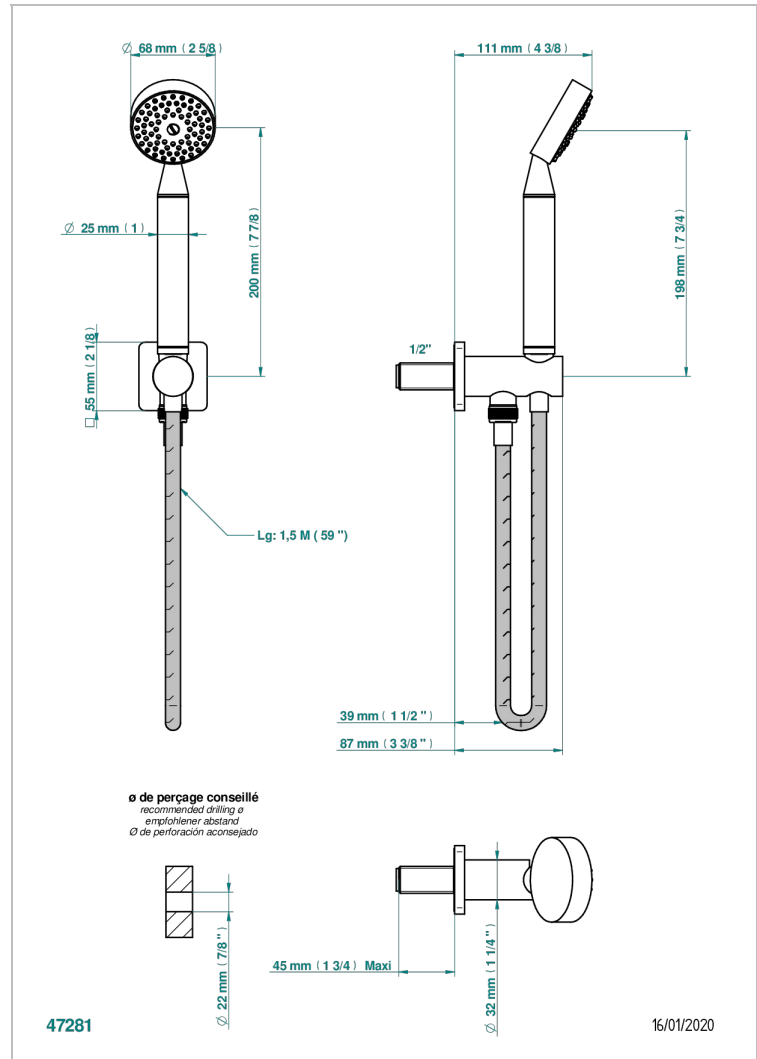

PROFIL METAL WITH LEVER

A6B-54

Wall mounted stylised handshower, hose and elbow with rest

THG
PARIS

CHARACTERISTIC

- Profil Metal with lever
- Wall mounted stylised handshower, hose and elbow with rest

TECHNICAL SPECS

- Recommandé : 3 bars (max. 5 bars) - Advised : 43,5 psi (max. 72 psi)
- 9,5 l/min à 3 bars (2.5 gpm at 43.5 psi)

AVAILABLE FINITIONS

Antique nickel - H28
Black ceram - D30
Blush PVD - H62
Brass color PVD - H49
Brown bronze color PVD - F33
Gold color PVD - H52

Nickel color PVD - H55
Polished chrome (color finish) - A02
Polished chrome / Polished gold (color finish) - G02
Polished gold (color finish) - F01
Polished nickel - B01
Soft gold - F30

Soft matt gold - F31
Umber PVD - H66
Varnished matt antique red copper (color finish) - H07