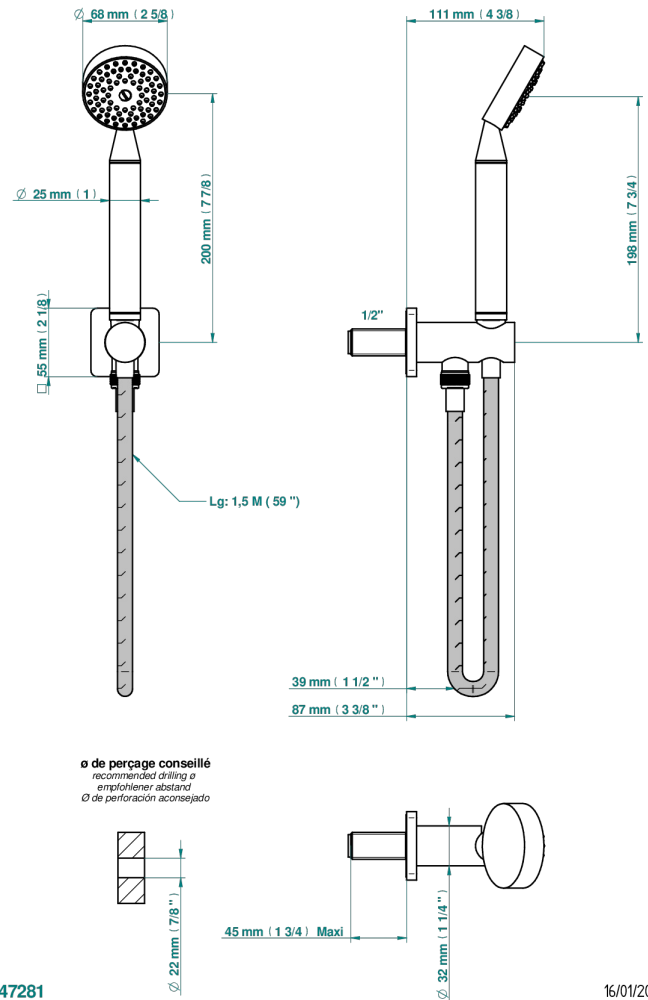

PROFIL METAL

A6A-54

Wall mounted stylised handshower, hose and elbow with rest

THG[®]
PARIS

47281

16/01/2020

CHARACTERISTIC

- Profil Metal
- Wall mounted stylised handshower, hose and elbow with rest

TECHNICAL SPECS

- Recommandé : 3 bars (max. 5 bars) - Advised : 43,5 psi (max. 72 psi)
- 9,5 l/min à 3 bars (2.5 gpm at 43.5 psi)

AVAILABLE FINITIONS

Antique nickel - H28
Black ceram - D30
Blush PVD - H62
Brass color PVD - H49
Brown bronze color PVD - F33
Gold color PVD - H52

Graphite PVD - H64
Lacquered light bronze - D01
Matt Umber PVD - H67
Matt blush PVD - H60
Matt brass color PVD - H50
Matt brown bronze color PVD - F34

Matt chrome - C02
Matt gold - F07
Matt gold color PVD - H53
Matt graphite PVD - H65
Matt nickel (color finish) - C01
Matt nickel color PVD - H56

Nickel color PVD - H55
Polished chrome (color finish) - A02
Polished chrome / Polished gold (color finish) - G02
Polished gold (color finish) - F01
Polished nickel - B01
Soft gold - F30

Soft matt gold - F31
Umber PVD - H66
Varnished matt antique red copper (color finish) - H07