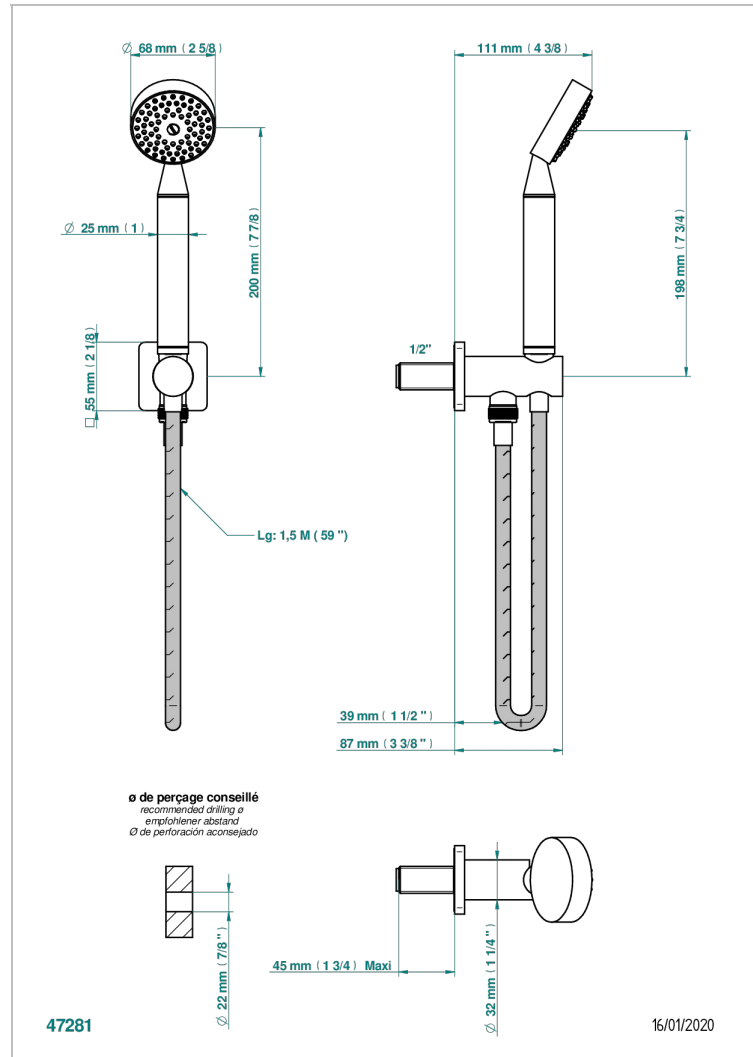

PROFIL METAL

A6A-54

Wall mounted stylised handshower, hose and elbow with rest

CHARACTERISTIC

- Profil Metal
- Wall mounted stylised handshower, hose and elbow with rest

TECHNICAL SPECS

- Recommandé : 3 bars (max. 5 bars) - Advised : 43,5 psi (max. 72 psi)
- 9,5 l/min à 3 bars (2.5 gpm at 43.5 psi)

AVAILABLE FINITIONS

Antique nickel - H28
Black ceram - D30
Blush PVD - H62
Brass color PVD - H49
Brown bronze color PVD - F33
Gold color PVD - H52

Graphite PVD - H64
Lacquered light bronze - D01
Matt Umber PVD - H67
Matt blush PVD - H60
Matt brass color PVD - H50
Matt brown bronze color PVD - F34