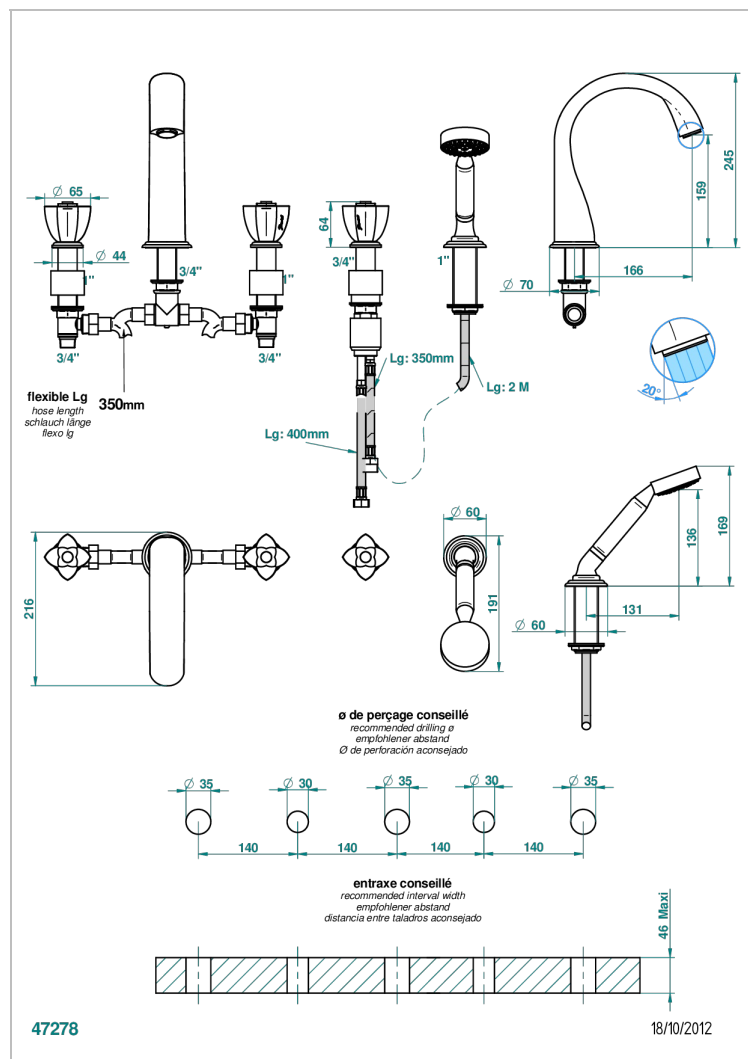

PETALE DE CRISTAL - RED CRYSTAL

U6C-1132SG

5-hole bath/shower mixer with super goliath spout, 2 x 3/4" valves, and rim mounted handshower supplied by progressive cartridge mixer

CHARACTERISTIC

- Pétales de Cristal - Red crystal
- 5-hole bath/shower mixer with super goliath spout, 2 x 3/4" valves, and rim mounted handshower supplied by progressive cartridge mixer

TECHNICAL SPECS

- Recommandé : 3 bars (max. 5 bars) - Advised : 43,5 psi (max. 72 psi)
- Bec : 35 l/min à 3 bars - Douchette : 9,5 l/min à 3 bars
- Spout : 9.26 gpm at 43.5 psi - Handshower : 2.5 gpm at 43.5 psi