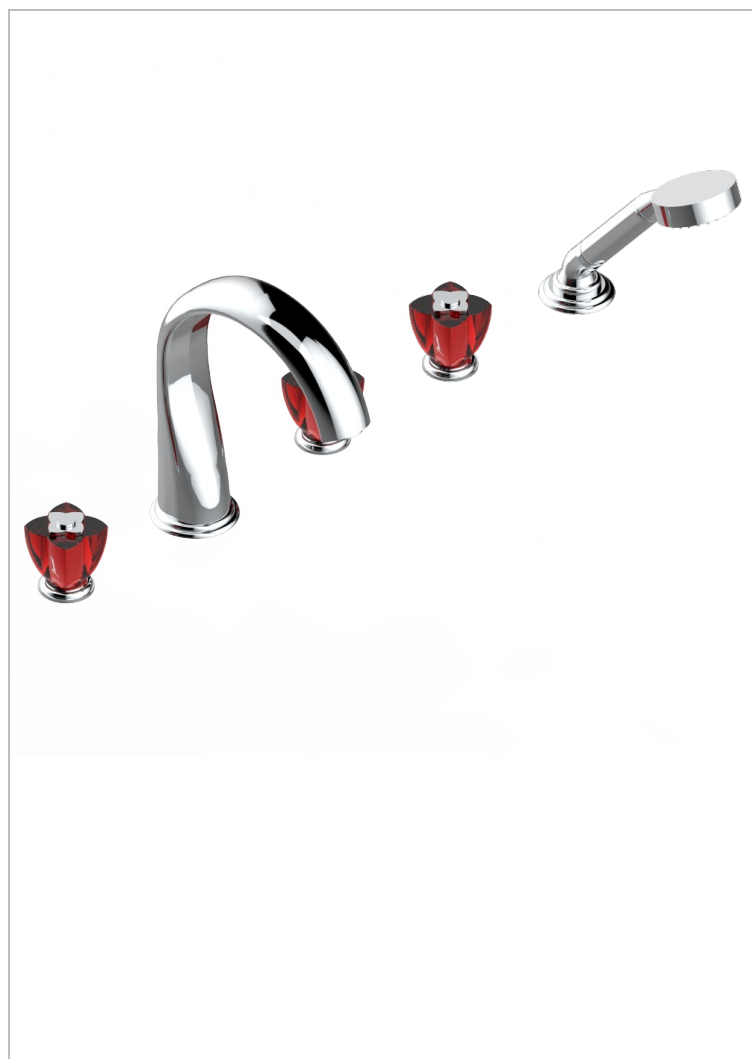

PETALE DE CRISTAL - RED CRYSTAL

U6C-1132SG

5-hole bath/shower mixer with super goliath spout, 2 x 3/4" valves, and rim mounted handshower supplied by progressive cartridge mixer

CHARACTERISTIC

- Pétales de Cristal - Red crystal
- 5-hole bath/shower mixer with super goliath spout, 2 x 3/4" valves, and rim mounted handshower supplied by progressive cartridge mixer

TECHNICAL SPECS

- Recommandé : 3 bars (max. 5 bars) - Advised : 43,5 psi (max. 72 psi)
- Bec : 35 l/min à 3 bars - Douchette : 9,5 l/min à 3 bars
- Spout : 9.26 gpm at 43.5 psi - Handshower : 2.5 gpm at 43.5 psi

AVAILABLE FINITIONS

Antique nickel - H28
Black ceram - D30
Blush PVD - H62
Brass color PVD - H49
Brown bronze color PVD - F33
Gold color PVD - H52

Graphite PVD - H64
Lacquered light bronze - D01
Matt Umber PVD - H67
Matt blush PVD - H60
Matt brass color PVD - H50
Matt brown bronze color PVD - F34