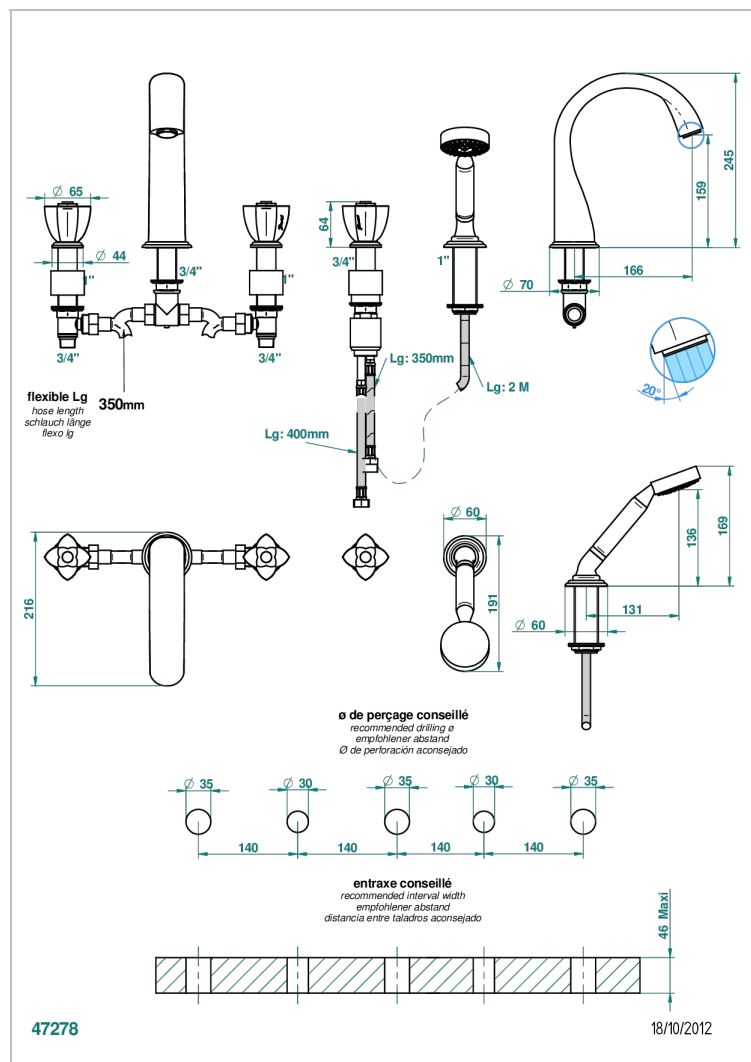

PETALE DE CRISTAL - RED CRYSTAL

U6C-1132SG

5-hole bath/shower mixer with super goliath spout, 2 x 3/4" valves, and rim mounted handshower supplied by progressive cartridge mixer

CHARACTERISTIC

- Pétale de Cristal - Red crystal
- 5-hole bath/shower mixer with super goliath spout, 2 x 3/4" valves, and rim mounted handshower supplied by progressive cartridge mixer

TECHNICAL SPECS

- Recommandé : 3 bars (max. 5 bars) - Advised : 43,5 psi (max. 72 psi)
- Bec : 35 l/min à 3 bars - Douchette : 9,5 l/min à 3 bars
- Spout : 9.26 gpm at 43.5 psi - Handshower : 2.5 gpm at 43.5 psi