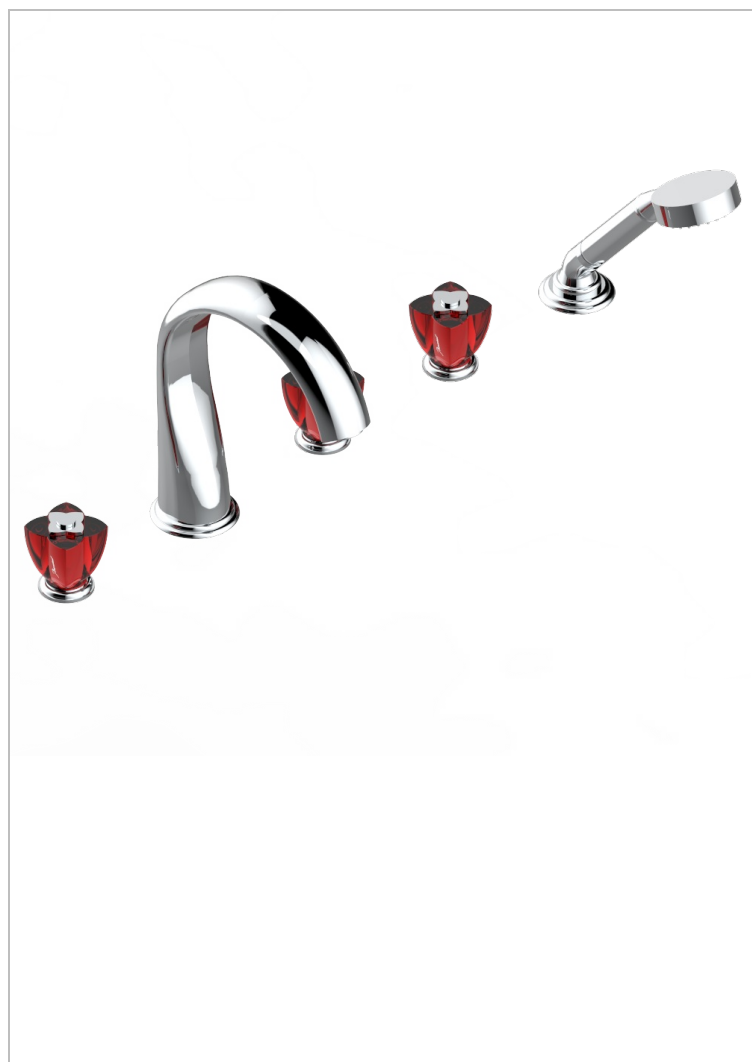

PETALE DE CRISTAL - RED CRYSTAL

U6C-1132SG

5-hole bath/shower mixer with super goliath spout, 2 x 3/4" valves, and rim mounted handshower supplied by progressive cartridge mixer

CHARACTERISTIC

- Pétale de Cristal - Red crystal
- 5-hole bath/shower mixer with super goliath spout, 2 x 3/4" valves, and rim mounted handshower supplied by progressive cartridge mixer

TECHNICAL SPECS

- Recommandé : 3 bars (max. 5 bars) - Advised : 43,5 psi (max. 72 psi)
- Bec : 35 l/min à 3 bars - Douchette : 9,5 l/min à 3 bars
- Spout : 9.26 gpm at 43.5 psi - Handshower : 2.5 gpm at 43.5 psi

AVAILABLE FINITIONS

Antique nickel - H28
Black ceram - D30
Blush PVD - H62
Brass color PVD - H49
Brown bronze color PVD - F33
Gold color PVD - H52

Graphite PVD - H64
Lacquered light bronze - D01
Matt Umber PVD - H67
Matt blush PVD - H60
Matt brass color PVD - H50
Matt brown bronze color PVD - F34