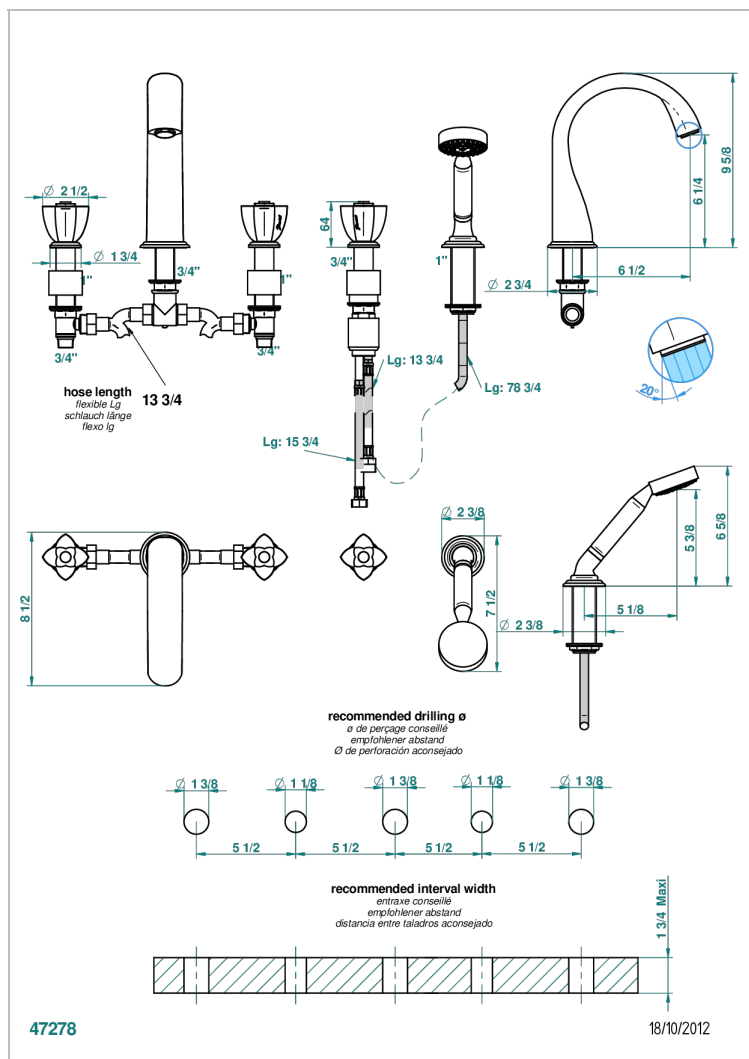

PETALE DE CRISTAL - RED CRYSTAL

U6C-1132SG

5-hole bath/shower mixer with super goliath spout, 2 x 3/4" valves, and rim mounted handshower supplied by progressive cartridge mixer

CHARACTERISTIC

- Pétale de Cristal - Red crystal
- 5-hole bath/shower mixer with super goliath spout, 2 x 3/4" valves, and rim mounted handshower supplied by progressive cartridge mixer

TECHNICAL SPECS

- Recommandé : 3 bars (max. 5 bars) - Advised : 43,5 psi (max. 72 psi)
- Bec : 35 l/min à 3 bars - Douchette : 9,5 l/min à 3 bars
- Spout : 9.26 gpm at 43.5 psi - Handshower : 2.5 gpm at 43.5 psi