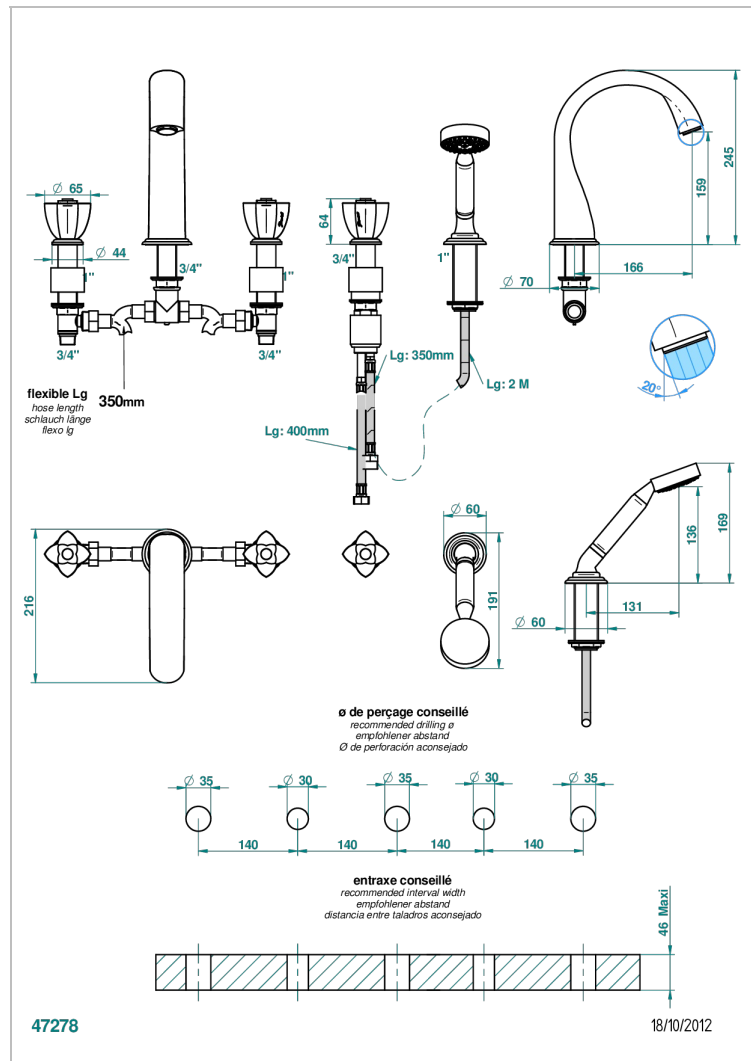

# PETALE DE CRISTAL - RED CRYSTAL

U6C-1132SG

5-hole bath/shower mixer with super goliath spout, 2 x 3/4" valves, and rim mounted handshower supplied by progressive cartridge mixer

## CHARACTERISTIC

- Pétale de Cristal - Red crystal
- 5-hole bath/shower mixer with super goliath spout, 2 x 3/4" valves, and rim mounted handshower supplied by progressive cartridge mixer

## TECHNICAL SPECS

- Recommandé : 3 bars (max. 5 bars) - Advised : 43,5 psi (max. 72 psi)
- Bec : 35 l/min à 3 bars - Douchette : 9,5 l/min à 3 bars
- Spout : 9.26 gpm at 43.5 psi - Handshower : 2.5 gpm at 43.5 psi