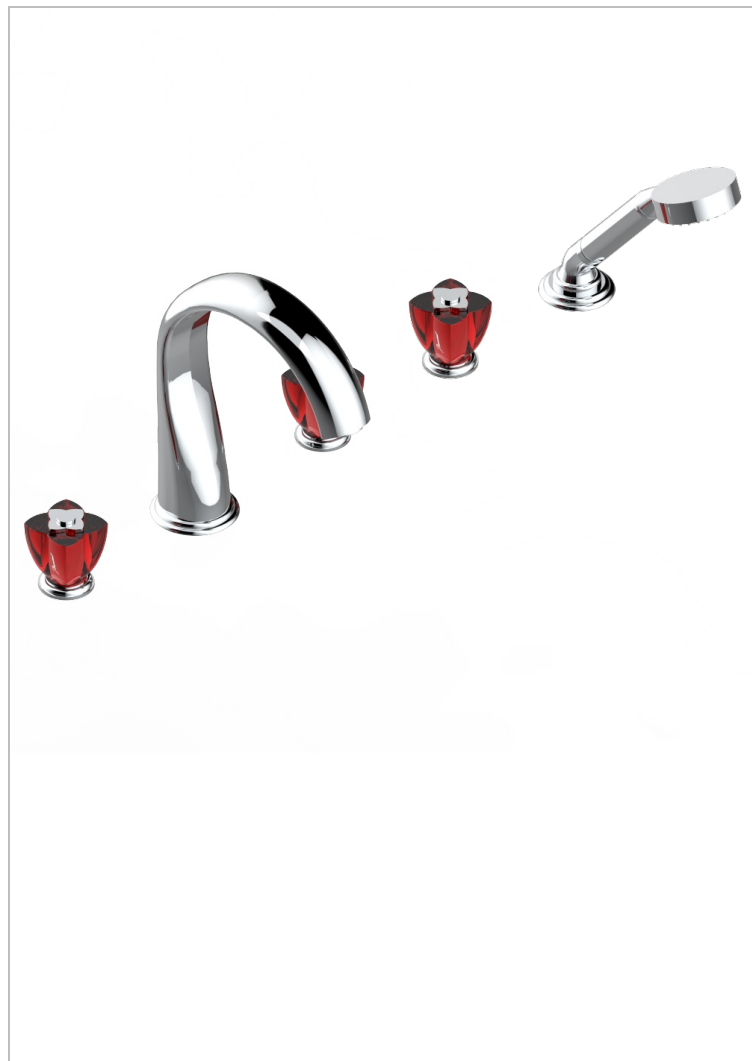

# PETALE DE CRISTAL - RED CRYSTAL

U6C-1132SG

5-hole bath/shower mixer with super goliath spout, 2 x 3/4" valves, and rim mounted handshower supplied by progressive cartridge mixer

## CHARACTERISTIC

- Pétale de Cristal - Red crystal
- 5-hole bath/shower mixer with super goliath spout, 2 x 3/4" valves, and rim mounted handshower supplied by progressive cartridge mixer

## TECHNICAL SPECS

- Recommandé : 3 bars (max. 5 bars) - Advised : 43,5 psi (max. 72 psi)
- Bec : 35 l/min à 3 bars - Douchette : 9,5 l/min à 3 bars
- Spout : 9.26 gpm at 43.5 psi - Handshower : 2.5 gpm at 43.5 psi

## AVAILABLE FINITIONS

Antique nickel - H28  
Black ceram - D30  
Blush PVD - H62  
Brass color PVD - H49  
Brown bronze color PVD - F33  
Gold color PVD - H52

Graphite PVD - H64  
Lacquered light bronze - D01  
Matt Umber PVD - H67  
Matt blush PVD - H60  
Matt brass color PVD - H50  
Matt brown bronze color PVD - F34