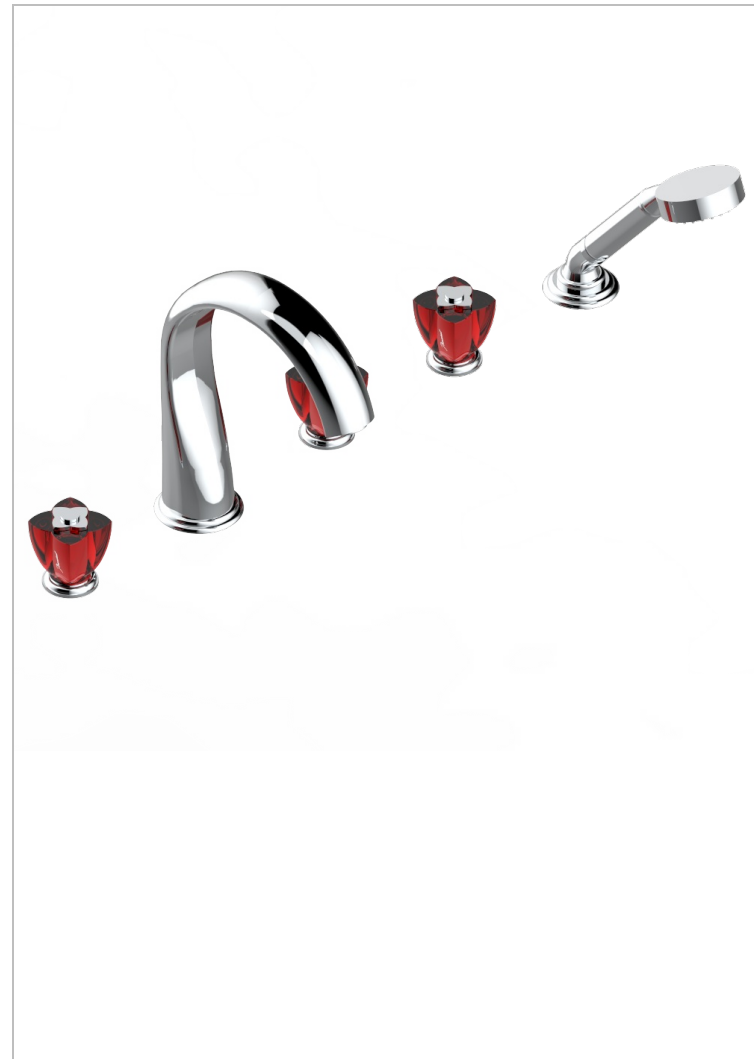

# PETALE DE CRISTAL - RED CRYSTAL

U6C-1132SG

5-hole bath/shower mixer with super goliath spout, 2 x 3/4" valves, and rim mounted handshower supplied by progressive cartridge mixer

## CHARACTERISTIC

- Pétale de Cristal - Red crystal
- 5-hole bath/shower mixer with super goliath spout, 2 x 3/4" valves, and rim mounted handshower supplied by progressive cartridge mixer

## TECHNICAL SPECS

- Recommandé : 3 bars (max. 5 bars) - Advised : 43,5 psi (max. 72 psi)
- Bec : 35 l/min à 3 bars - Douchette : 9,5 l/min à 3 bars
- Spout : 9.26 gpm at 43.5 psi - Handshower : 2.5 gpm at 43.5 psi

## AVAILABLE FINITIONS

Antique nickel - H28  
Black ceram - D30  
Blush PVD - H62  
Brass color PVD - H49  
Brown bronze color PVD - F33  
Gold color PVD - H52

Graphite PVD - H64  
Lacquered light bronze - D01  
Matt Umber PVD - H67  
Matt blush PVD - H60  
Matt brass color PVD - H50  
Matt brown bronze color PVD - F34