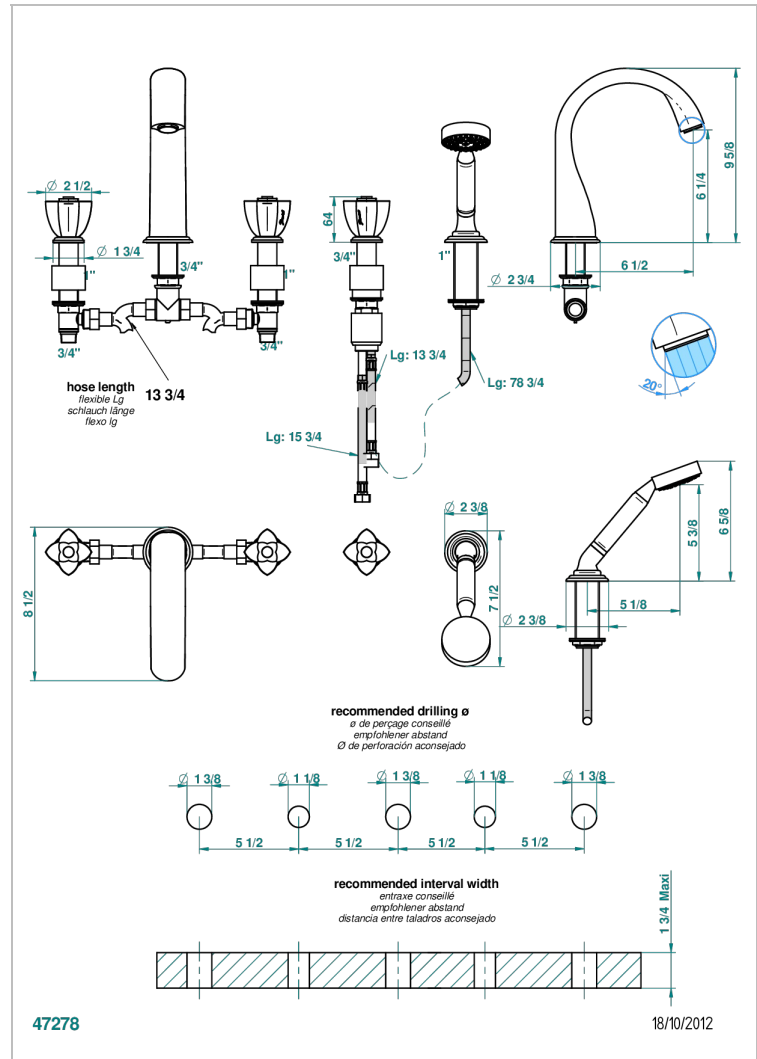

# PETALE DE CRISTAL - RED CRYSTAL

U6C-1132SG

5-hole bath/shower mixer with super goliath spout, 2 x 3/4" valves, and rim mounted handshower supplied by progressive cartridge mixer

## CHARACTERISTIC

- Pétale de Cristal - Red crystal
- 5-hole bath/shower mixer with super goliath spout, 2 x 3/4" valves, and rim mounted handshower supplied by progressive cartridge mixer

## TECHNICAL SPECS

- Recommandé : 3 bars (max. 5 bars) - Advised : 43,5 psi (max. 72 psi)
- Bec : 35 l/min à 3 bars - Douchette : 9,5 l/min à 3 bars
- Spout : 9.26 gpm at 43.5 psi - Handshower : 2.5 gpm at 43.5 psi