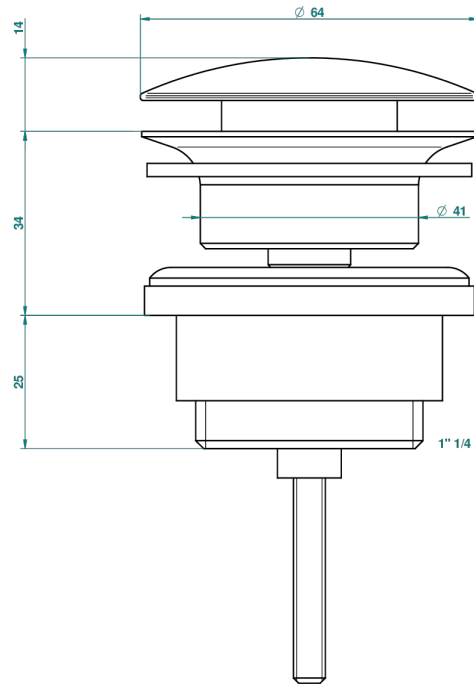

GENERAL ITEMS

G00-309/BAM

Slow running basin waste (old model with full grid)

47264

11/09/2013

CHARACTERISTIC

- General Items
- Slow running basin waste (old model with full grid)

AVAILABLE FINITIONS

Antique nickel - H28
Black ceram - D30
Blush PVD - H62
Brass color PVD - H49
Brown bronze color PVD - F33
Gold color PVD - H52

Graphite PVD - H64
Lacquered light bronze - D01
Matt Umber PVD - H67
Matt blush PVD - H60
Matt brass color PVD - H50
Matt brown bronze color PVD - F34

Matt chrome - C02
Matt gold - F07
Matt gold color PVD - H53
Matt graphite PVD - H65
Matt nickel (color finish) - C01
Matt nickel color PVD - H56

Nickel color PVD - H55
Polished chrome (color finish) - A02
Polished chrome / Polished gold (color finish) - G02
Polished gold (color finish) - F01
Polished nickel - B01
Soft gold - F30

Soft matt gold - F31
Umber PVD - H66
Varnished matt antique red copper (color finish) - H07