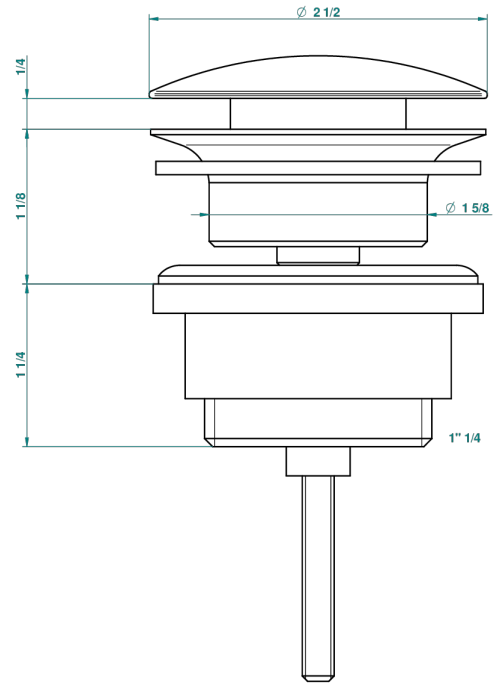

GENERAL ITEMS

G00-309/BAM

Slow running basin waste (old model with full grid)

47264

11/09/2013

CHARACTERISTIC

- General Items
- Slow running basin waste (old model with full grid)

AVAILABLE FINITIONS