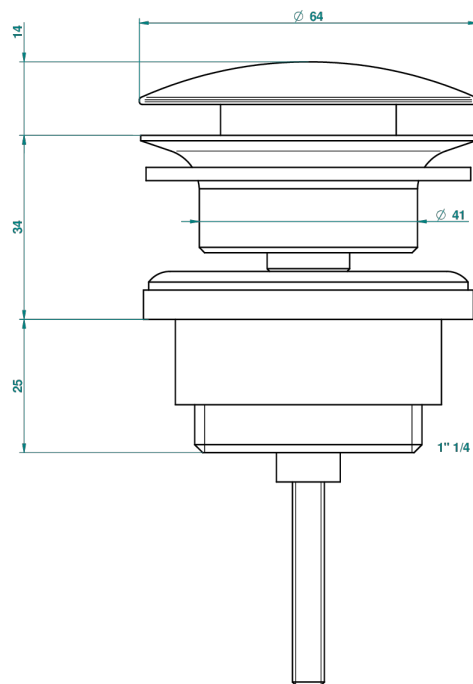

# POMME CRISTAL LUSTROSO DORADO

A46-309/BAM

Slow running basin waste (old model with full grid)

THG<sup>®</sup>  
PARIS

47264

11/09/2013

## CARACTERÍSTICAS

- Pomme cristal lustroso dorado
- Slow running basin waste (old model with full grid)