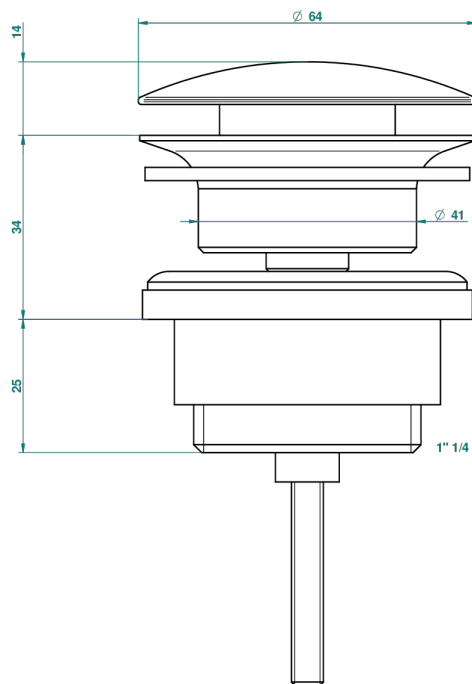

POMME GOLD LUSTER CRYSTAL

A46-309/BAM

Slow running basin waste (old model with full grid)

THG[®]
PARIS

47264

11/09/2013

CHARACTERISTIC

- Pomme Gold luster crystal
- Slow running basin waste (old model with full grid)