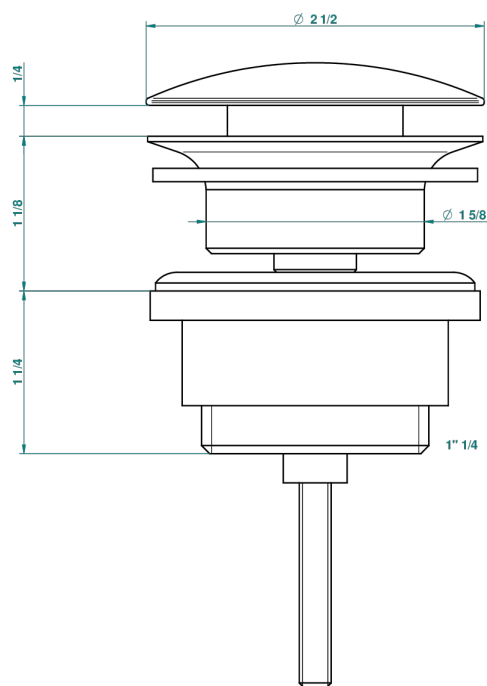

POMME CRISTAL LUSTROSO DORADO

A46-309/BAM

Slow running basin waste (old model with full grid)

THG[®]
PARIS

47264

11/09/2013

CARACTERÍSTICAS

- Pomme cristal lustroso dorado
- Slow running basin waste (old model with full grid)