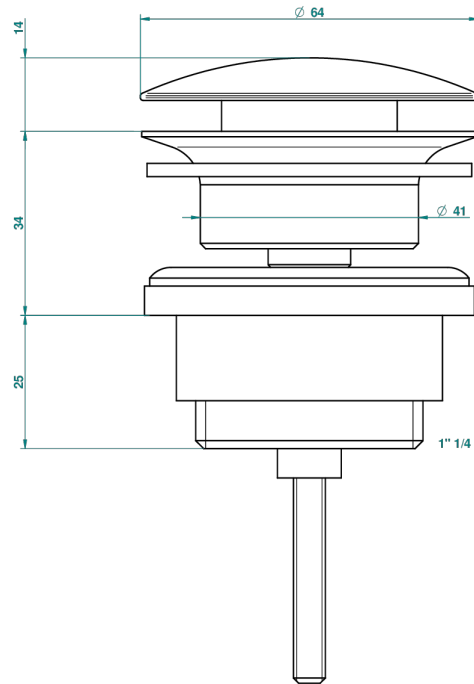

ПОММЕ С ЗОЛОЧЕНИЕМ

A46-309/BAM

Slow running basin waste (old model with full grid)

THG[®]
PARIS

47264

11/09/2013

ХАРАКТЕРИСТИКИ

- Pomme с золочением
- Slow running basin waste (old model with full grid)