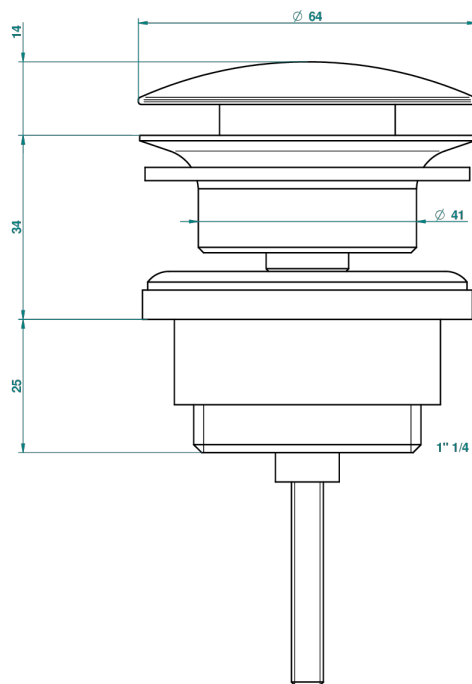

# POMME CRISTAL LUSTROSO DORADO

A46-309/BAM

Slow running basin waste (old model with full grid)

THG<sup>®</sup>  
PARIS

47264

11/09/2013

## CARACTERÍSTICAS

- Pomme cristal lustroso dorado
- Slow running basin waste (old model with full grid)