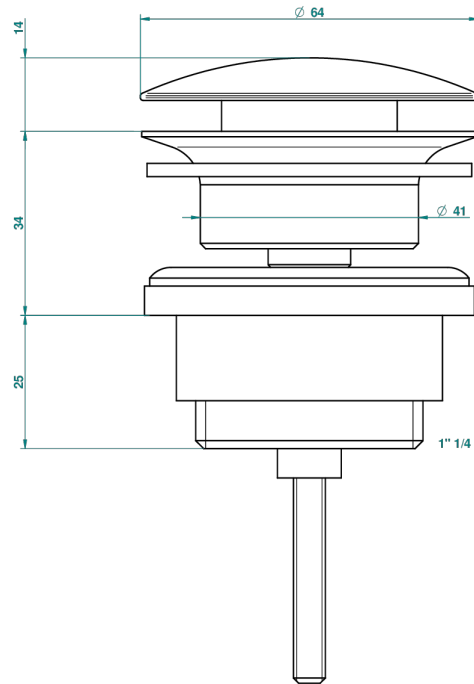

POMME GOLD LUSTER CRYSTAL

A46-309/BAM

Slow running basin waste (old model with full grid)

THG[®]
PARIS

47264

11/09/2013

CHARACTERISTIC

- Pomme Gold luster crystal
- Slow running basin waste (old model with full grid)